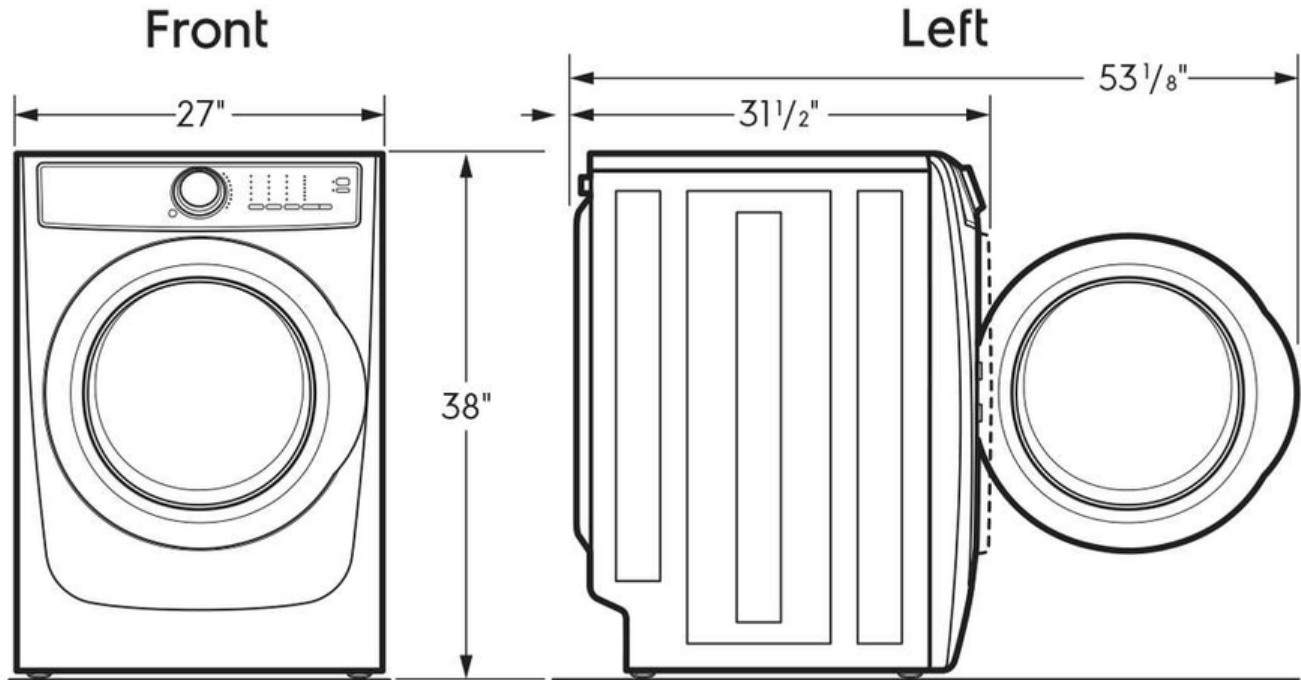

Electrolux

Electric 8.0 Cu. Ft. Front Load Dryer

ELFE7537AT, ELFE7537AW

Version : 07/21