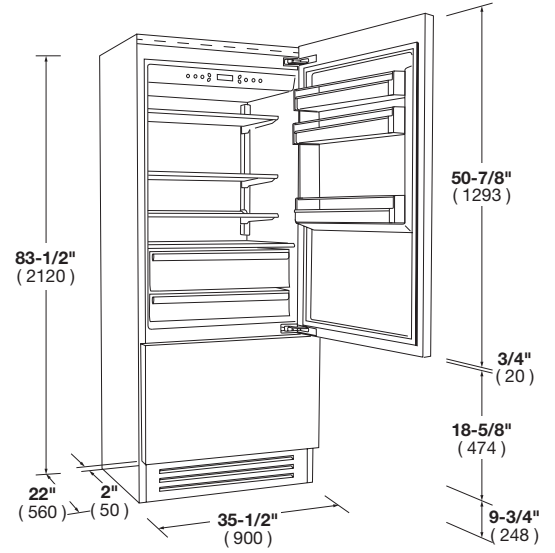

DISTINTO

36" BUILT-IN FRIDGE

CODE ID	LEFT DOOR		RIGHT DOOR	
	F7IBM3601-L 36" BUILT-IN FRIDGE	F7IBM3601-R 36" BUILT-IN FRIDGE		
Series and Finish	Series 700 - Distinto - Overlay Panel			
PERFORMANCES/CAPACITY				
Annual Energy Usage	$70 (580kWh)			
Noise Level db	40			
Fridge compartment capacity (cbft)	14.7			
Flexzone Bottom-Drawer capacity (cbft)	3.8			
FEATURES				
Fridge Compartment				
Glass Shelves	2			
Adjustable Door Shelves	3			
Micro shot-peened Stainless Steel Drawers	2 Low Temp			
Flexzone Bottom-Drawer				
White Painted Drawers	1			
Internal Drawers	1 + 1 ice tray			
LED lighting	•			
Ice Maker	•			
Equipment				
No Frost	•			
Flexzone	•			
TruPivot hinges	•			
DIMENSIONS/WEIGHT				
Width in	35 - 3/8"	(900 mm)		
Height in	83 - 1/2"	(2121 mm)		
Depth without handle in	24"	(610 mm)		
Minimum niche height in	84"	(2134 mm)		
Door clearance in	57 - 7/8"	(1470 mm)		
Door opening angle	105°			
Net Weight	474 lbs	(215 kg)		
POWER / RATINGS (115 V, 60 HZ)				
Watts / Amps	552W - 4.8A			
Power Cable	Nema 5-15P			
INSTRUCTIONS FOR USE				
Use & Care Manual / Installation Manual	English / French / Spanish