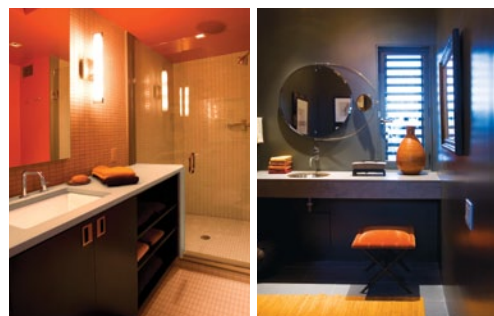

### DS7SI

Trying to fit two loudspeakers into a small area for stereo sound is sometimes not practical. In small kitchens, foyers, bathrooms, and other tight spaces we recommend the DS7SI stereo input loudspeaker. When located close to the center of the room, the DS7SI reproduces a convincing “stereo” sound from a single, easy-to-install loudspeaker.