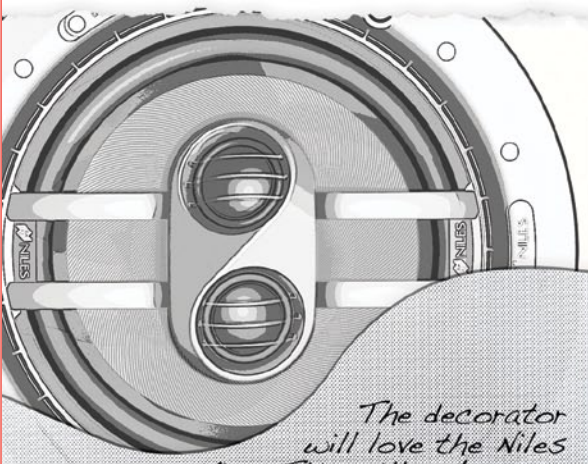

# DS

DIRECTED SOUNDFIELD™

ARCHITECTURAL CEILING-MOUNT LOUDSPEAKERS

 NILES®

NILES DS7FX

*Client wants a High-Definition Home Theater but doesn't want the speakers visible in the room*

*The decorator will love the Niles MicroThin grilles because they virtually disappear. Specify the SG7C Square Grille to match the room decor.*

INSTALL WITH REAR WAVE CONTROL ENCLOSURE TO NOT DISTURB THE BABY'S ROOM

*Designer MicroThin™ grilles attach magnetically and provide a clean, virtually invisible look. Optional square grilles provide even more design flexibility.*