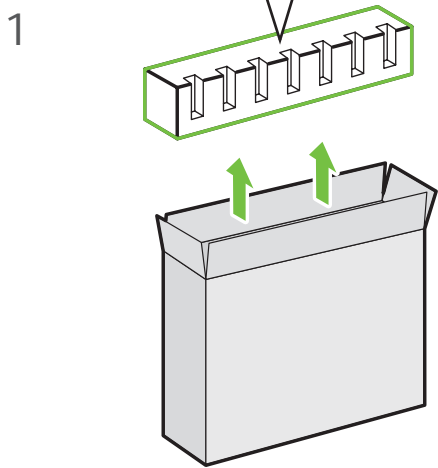

43UN7300PUC 43UN7000PUB
43UN7300AUD
43UN7300PUD