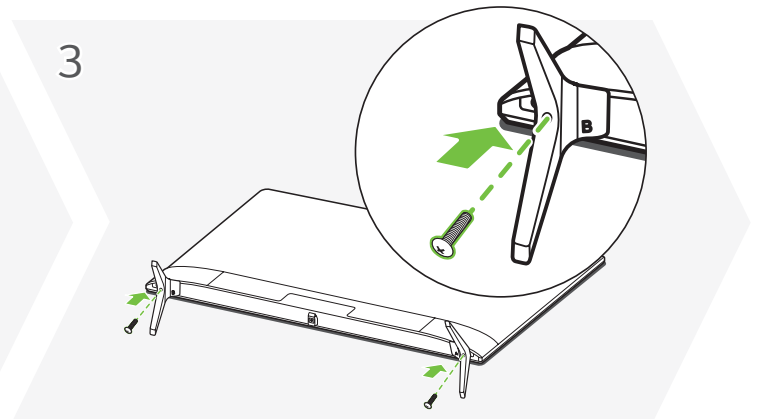

43UN7300PUC 43UN7000PUB
43UN7300AUD
43UN7300PUD