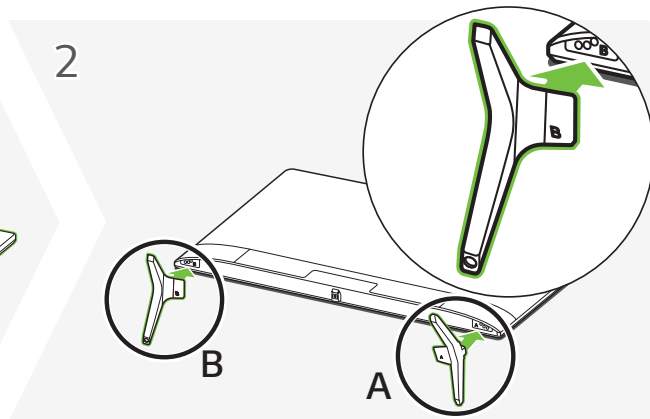

43UN7300PUC 43UN7000PUB
43UN7300AUD
43UN7300PUD