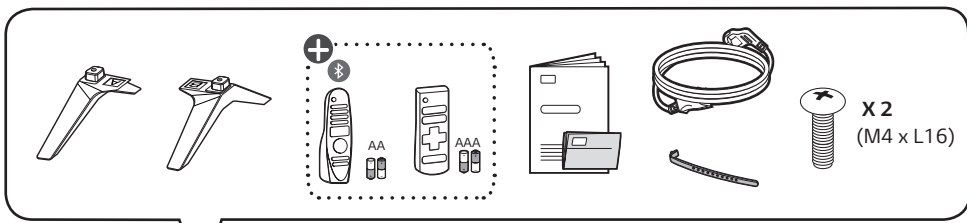

43UN7300PUC 43UN7000PUB
43UN7300AUD
43UN7300PUD