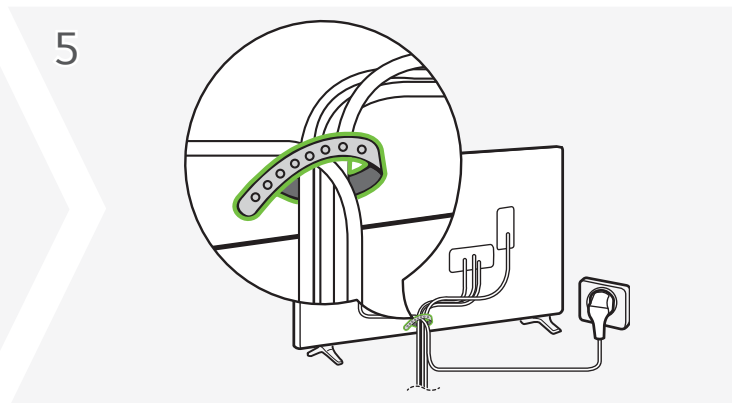

43UN7300PUC 43UN7000PUB
43UN7300AUD
43UN7300PUD