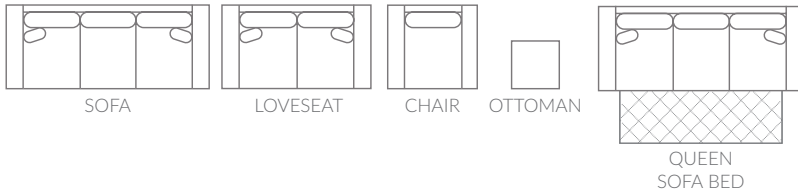

## Maverick

Slender flared arms support this transitional frame. Semi-attached back pillows keep the look in place. Eco-friendly construction. Certified sustainable, kiln-dried wood frame. Soy-based polyfoam with fibre wrap. Sinuous wire spring system. Benchmade in Canada.

## Full Collection

As an inherent quality of a hand-crafted product, all dimensions are approximate

item	sku	dimensions					
sofa	1808-38	L80"	D36"	H35"	AH26"	SH18"	SD21"
loveseat	1808-35	L57"	D36"	H35"	AH26"	SH18"	SD21"
chair	1808-20	L34"	D36"	H35"	AH26"	SH18"	SD21"
ottoman	1808-14	L26"	D23"	H18"			
queen sofa bed	1808-88	L80"	D36"	H35"	AH26"	SH18"	SD21"