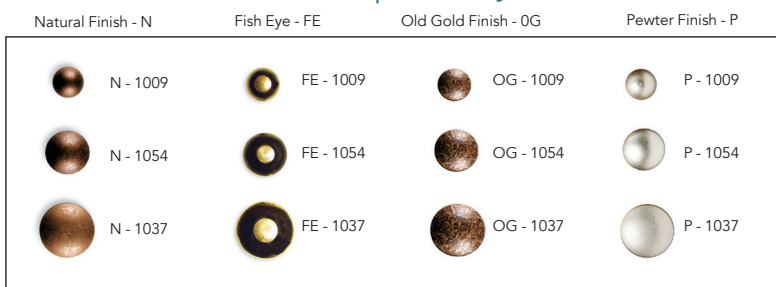

### Arm Styles – 4" to 10"

### Custom Configuration

To determine final width, please add the arm style dimensions.

### Leg Styles

Wedge - W

Tapered - T

Round Tapered - RT

### Colours