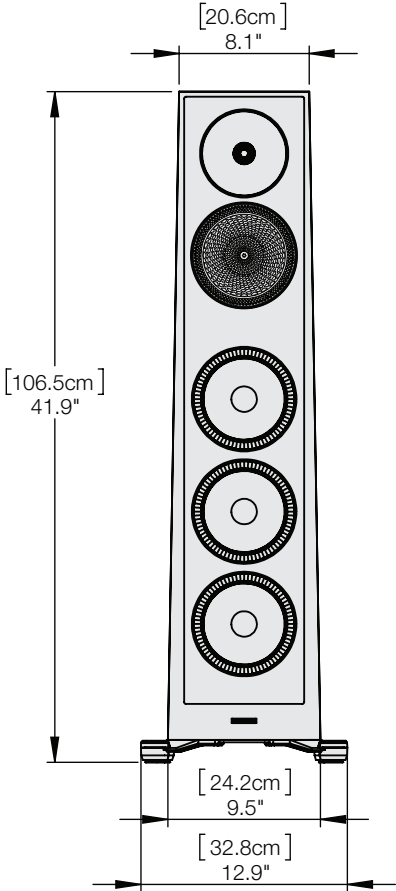

TOP VIEW

TOP VIEW
(with grille)

FRONT VIEW

SIDE VIEW

BACK VIEW

OVERALL DIMENSIONS: (H) 41.9" [106.5cm] x (W) 12.9" [32.8cm] x (D) 16.1" [40.9cm]
WEIGHT: 72 lbs (32.7 kg) each