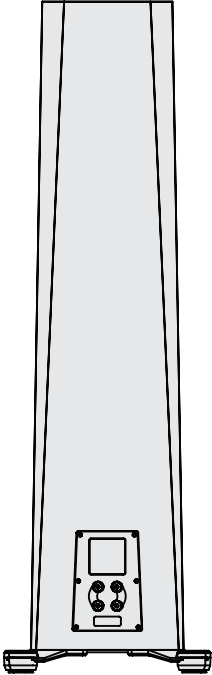

TOP VIEW

TOP VIEW
(with grille)

FRONT VIEW

SIDE VIEW

BACK VIEW

OVERALL DIMENSIONS: (H) 41.9" [106.5cm] x (W) 12.9" [32.8cm] x (D) 16.1" [40.9cm]
WEIGHT: 72 lbs (32.7 kg) each