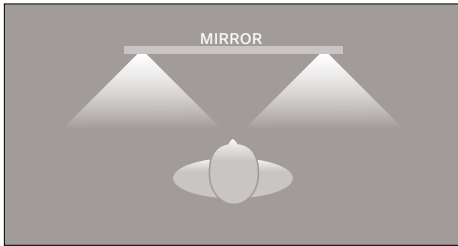

Task Lighting
Delivers bright, direct light for bathroom tasks