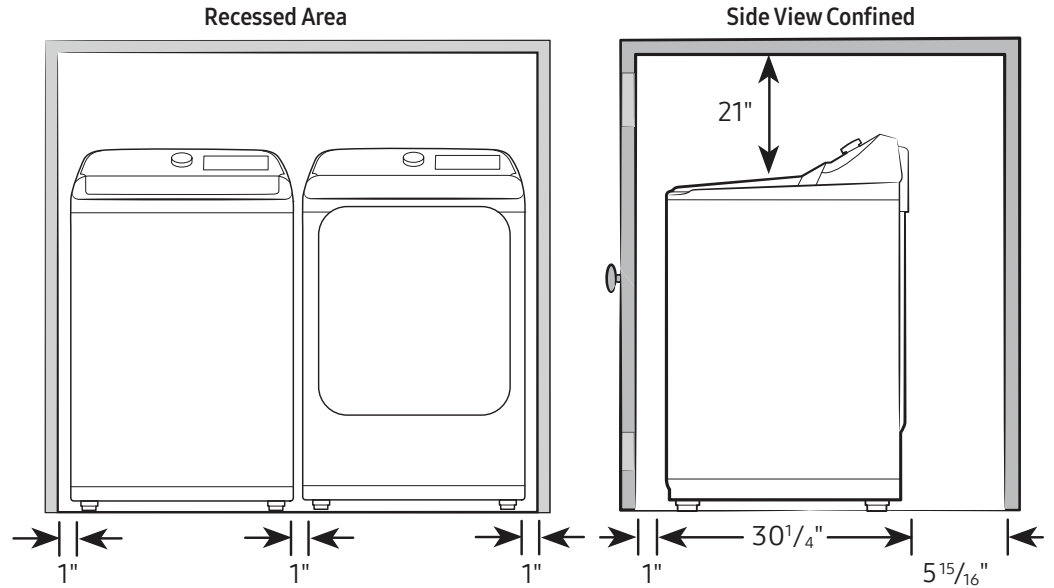

Dimensions: 27" x 44<sup>11</sup>/<sub>16</sub>" x 30<sup>1</sup>/<sub>4</sub>"  
 Weight: 119.0 lbs

**Shipping Dimensions & Weight (WxHxD)**

Dimensions: 29<sup>9</sup>/<sub>16</sub>" x 47<sup>9</sup>/<sub>16</sub>" x 31<sup>3</sup>/<sub>16</sub>"  
 Weight: 125.7 lbs

**Dimensions**

Required dimensions for installation:

**Installation Specifications – Side-by-Side**

If the washer and dryer are installed together or the dryer alone, the closet front must have two unobstructed air openings for a combined minimum total area of 72-inch<sup>2</sup>. Your washer alone does not require a specific air opening.

Alcove or closet installation

Minimum clearance for closet and alcove installations:

**Connection Dimensions**

Back and Side View of Gas Dryer

**LEGEND:**

- Cold Water Connection
- Gas Connection

Actual color may vary. Design, specifications, and color availability are subject to change without notice. Non-metric weights and measurements are approximate.