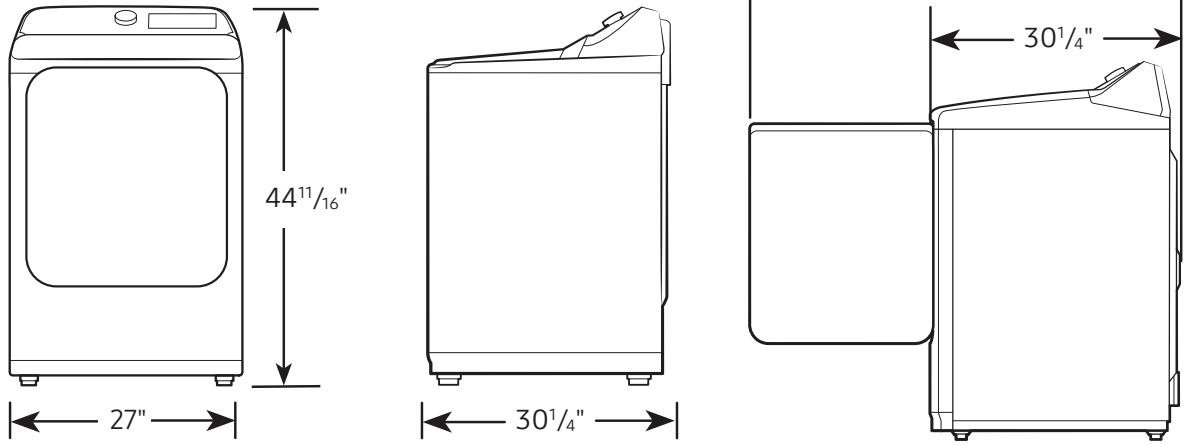

Dimensions

Required dimensions for installation:

Installation Specifications – Side-by-Side

If the washer and dryer are installed together or the dryer alone, the closet front must have two unobstructed air openings for a combined minimum total area of 72-inch². Your washer alone does not require a specific air opening.

Alcove or closet installation

Minimum clearance for closet and alcove installations: