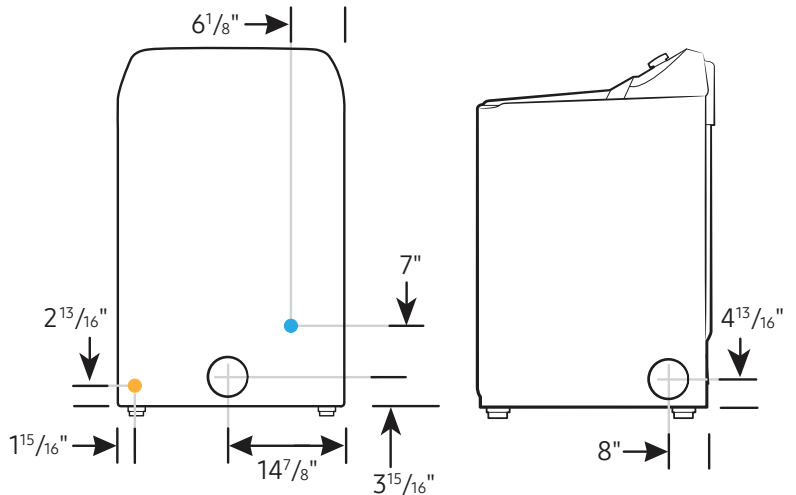

Dimensions: 27" x 44<sup>11</sup>/<sub>16</sub>" x 30<sup>1</sup>/<sub>4</sub>"  
 Weight: 119.0 lbs

**Shipping Dimensions & Weight (WxHxD)**

Dimensions: 29<sup>9</sup>/<sub>16</sub>" x 47<sup>9</sup>/<sub>16</sub>" x 31<sup>3</sup>/<sub>16</sub>"  
 Weight: 125.7 lbs

**Dimensions**

Required dimensions for installation:

**Installation Specifications – Side-by-Side**

If the washer and dryer are installed together or the dryer alone, the closet front must have two unobstructed air openings for a combined minimum total area of 72-inch<sup>2</sup>. Your washer alone does not require a specific air opening.

Alcove or closet installation

Minimum clearance for closet and alcove installations:

**Connection Dimensions**

Back and Side View of Gas Dryer

**LEGEND:**

- Cold Water Connection
- Gas Connection

Actual color may vary. Design, specifications, and color availability are subject to change without notice. Non-metric weights and measurements are approximate.