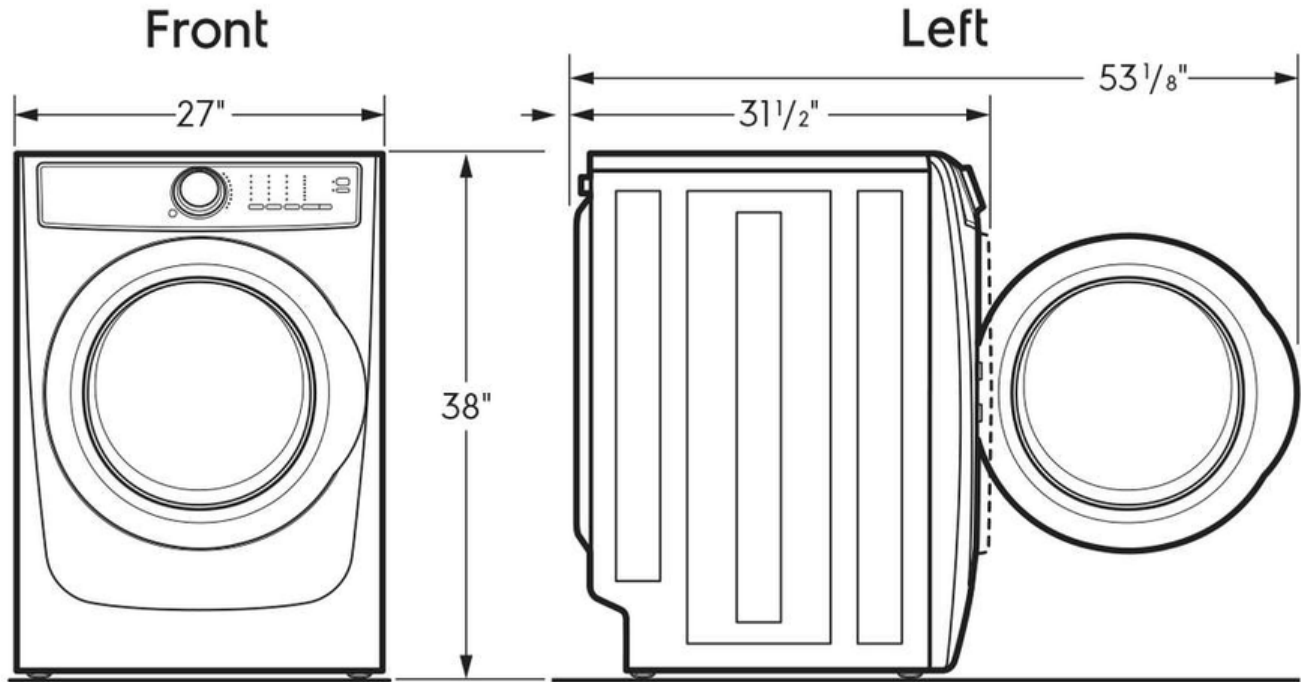

Electrolux

Electric 8.0 Cu. Ft. Front Load Dryer

ELFE743CAW

Version : 07/21