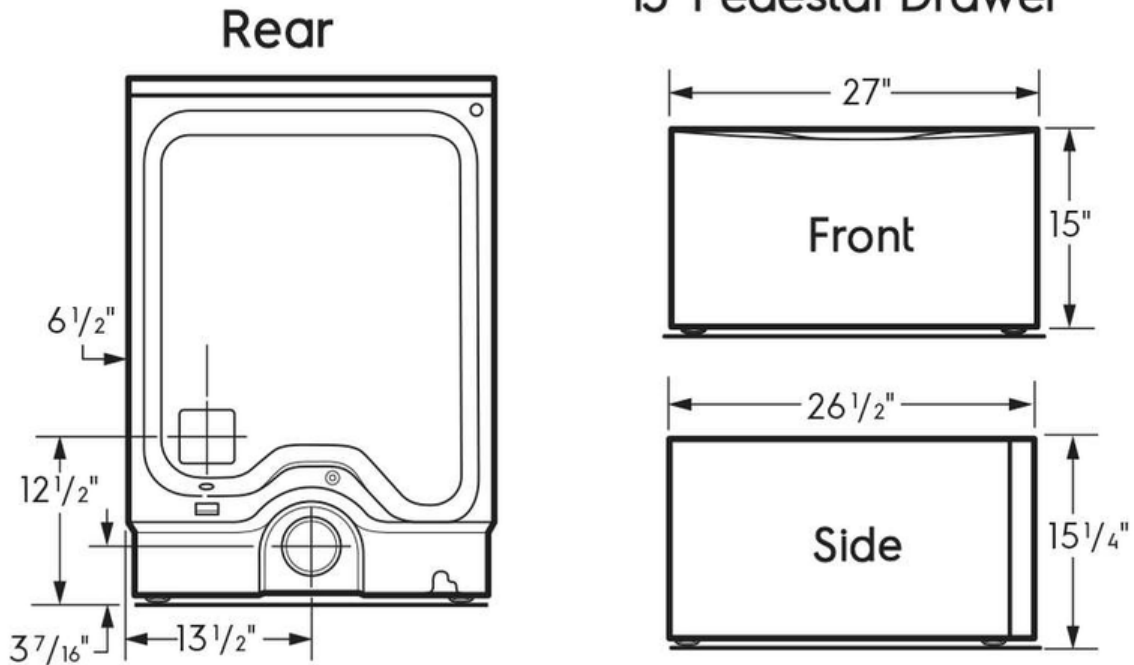

Optional 15" Pedestal Drawer

High standards of quality at Electrolux Home Products, Inc. mean we are constantly working to improve our products. We reserve the right to change specifications or discontinue models without notice.

Electrolux Major Appliances, N.A.

USA • 10200 David Taylor Drive • Charlotte, NC 28262 • Charlotte, NC 28262 • 1-877-4electrolux (1-877-435-3287) • electroluxappliances.com

CANADA • 5855 Terry Fox Way • Mississauga, ON L5V 3E4 • 1-800-265-8352 • electroluxappliances.ca