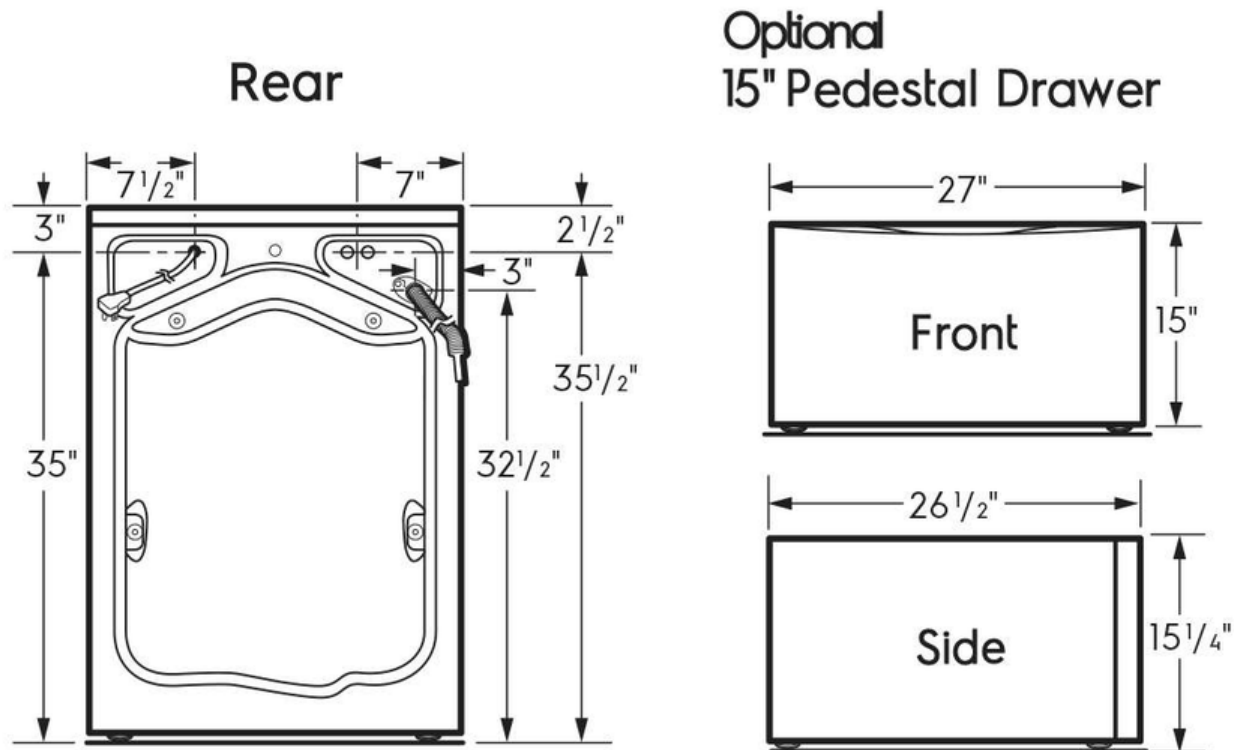

Electrolux

5.2 Cu.Ft. I.E.C Front Load Washer

ELFW7537AT, ELFW7537AW

Version : 06/21

High standards of quality at Electrolux Home Products, Inc. mean we are constantly working to improve our products. We reserve the right to change specifications or discontinue models without notice.

Electrolux Major Appliances, N.A.

USA • 10200 David Taylor Drive • Charlotte, NC 28262 • Charlotte, NC 28262 • 1-877-4electrolux (1-877-435-3287) • electroluxappliances.com

CANADA • 5855 Terry Fox Way • Mississauga, ON L5V 3E4 • 1-800-265-8352 • electroluxappliances.ca