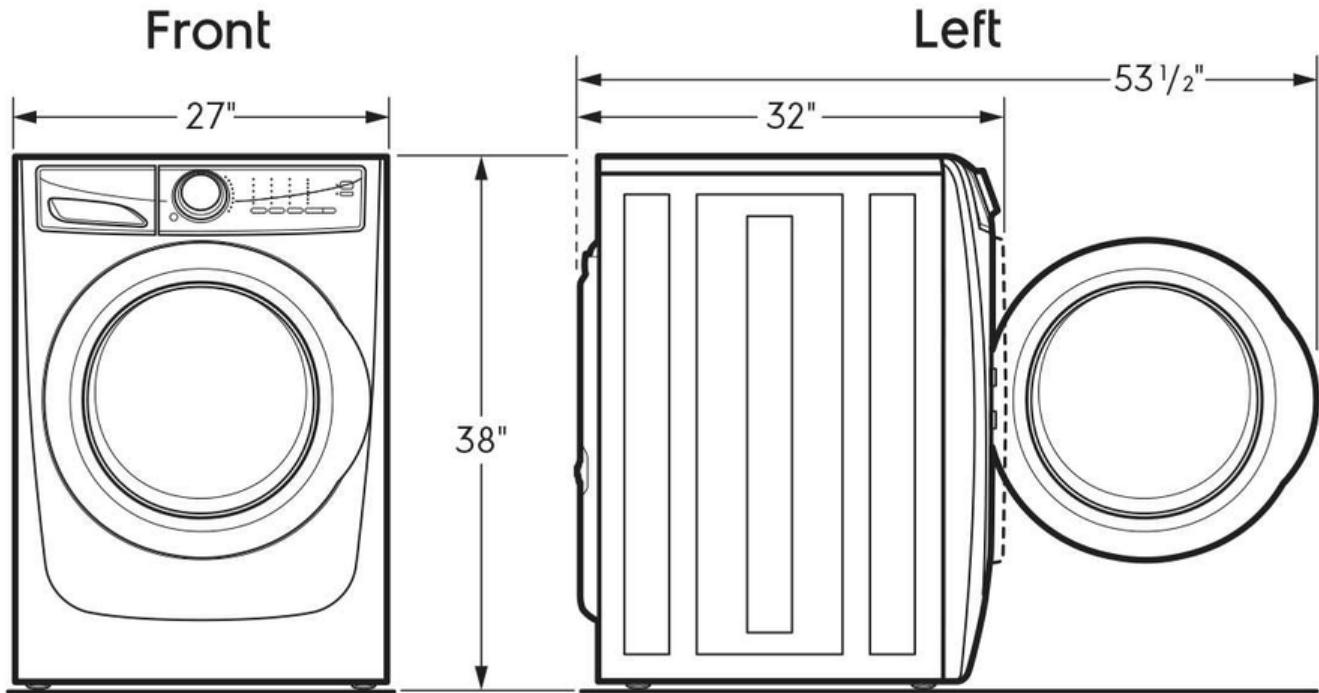

Electrolux

5.2 Cu.Ft. I.E.C Front Load Washer

ELFW7537AT, ELFW7537AW

Version : 06/21

High standards of quality at Electrolux Home Products, Inc. mean we are constantly working to improve our products. We reserve the right to change specifications or discontinue models without notice.

Electrolux Major Appliances, N.A.

USA • 10200 David Taylor Drive • Charlotte, NC 28262 • Charlotte, NC 28262 • 1-877-4electrolux (1-877-435-3287) • electroluxappliances.com

CANADA • 5855 Terry Fox Way • Mississauga, ON L5V 3E4 • 1-800-265-8352 • electroluxappliances.ca