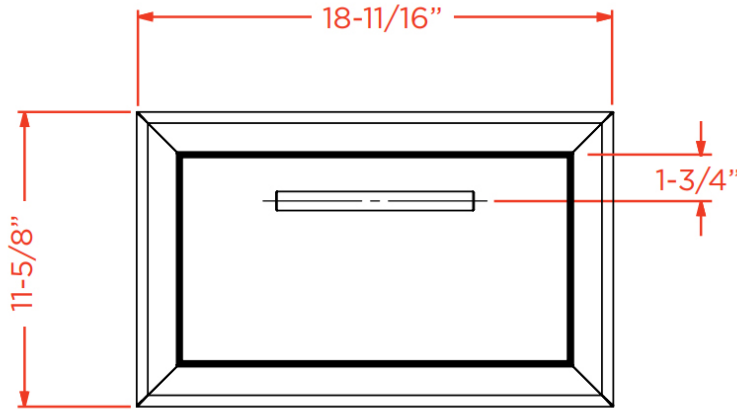

## FEATURES

- Discrete and convenient
- Out of weather's reach
- Matching fit and finish
- Ready for quick clean-ups
- Fits standard roll of paper towels

## OVERALL / CUTOUT DIMENSIONS

OVERALL DIMENSIONS		
WIDTH	HEIGHT	DEPTH
18-11/16"	11-5/8"	11-13/16"

CUTOUT DIMENSIONS		
WIDTH	HEIGHT	DEPTH
14-1/2"	7-5/16"	7-1/4"