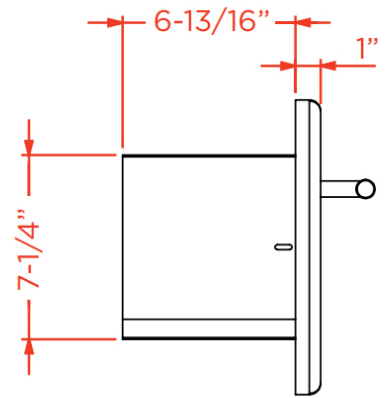

XOG18PAPER

STAINLESS STEEL PAPER TOWEL HOLDER

PUT SOME AWESOME IN YOUR BACKYARD

FEATURES

- Discrete and convenient
- Out of weather's reach
- Matching fit and finish
- Ready for quick clean-ups
- Fits standard roll of paper towels

OVERALL / CUTOUT DIMENSIONS

OVERALL DIMENSIONS		
WIDTH	HEIGHT	DEPTH
18-11/16"	11-5/8"	11-13/16"

CUTOUT DIMENSIONS		
WIDTH	HEIGHT	DEPTH
14-1/2"	7-5/16"	7-1/4"