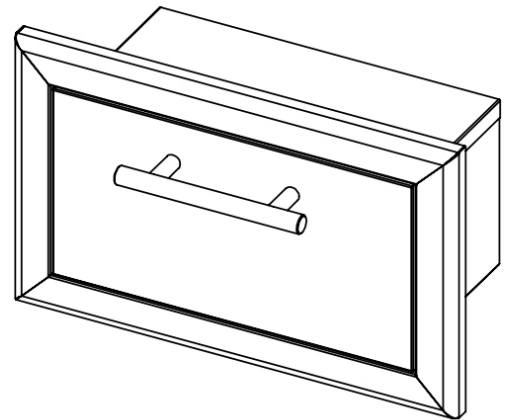

# XOG18PAPER

STAINLESS STEEL PAPER TOWEL HOLDER

PUT SOME AWESOME IN YOUR BACKYARD

## FEATURES

- Discrete and convenient
- Out of weather's reach
- Matching fit and finish
- Ready for quick clean-ups
- Fits standard roll of paper towels

## OVERALL / CUTOUT DIMENSIONS

OVERALL DIMENSIONS		
WIDTH	HEIGHT	DEPTH
18-11/16"	11-5/8"	11-13/16"

CUTOUT DIMENSIONS		
WIDTH	HEIGHT	DEPTH
14-1/2"	7-5/16"	7-1/4"