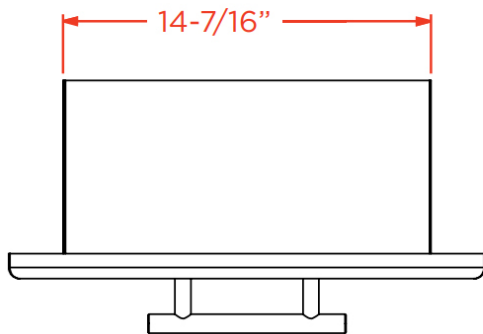

XOG18PAPER

STAINLESS STEEL PAPER TOWEL HOLDER

PUT SOME AWESOME IN YOUR BACKYARD

FEATURES

- Discrete and convenient
- Out of weather's reach
- Matching fit and finish
- Ready for quick clean-ups
- Fits standard roll of paper towels

OVERALL / CUTOUT DIMENSIONS

OVERALL DIMENSIONS		
WIDTH	HEIGHT	DEPTH
18-11/16"	11-5/8"	11-13/16"

CUTOUT DIMENSIONS		
WIDTH	HEIGHT	DEPTH
14-1/2"	7-5/16"	7-1/4"