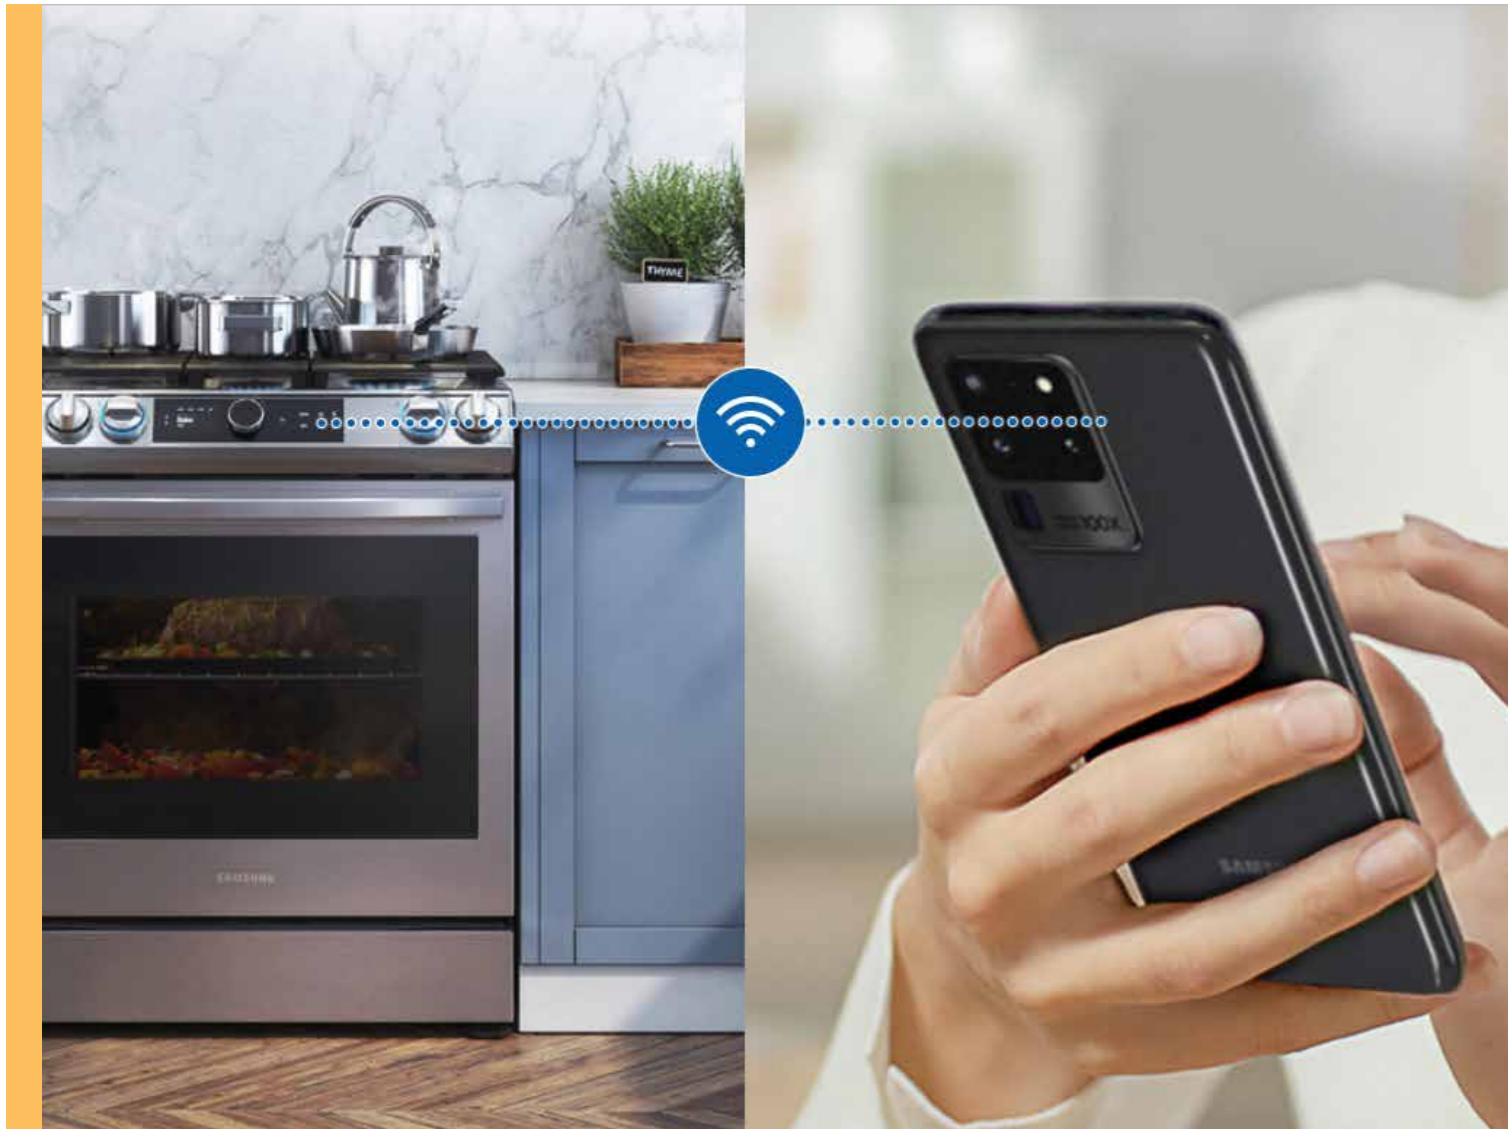

Features and Benefits (continued)

Wi-Fi Connectivity

Monitor your cooktop and adjust cook time and temperature of your oven right from your smartphone through the SmartThings™ App.*

*Available on Android and iOS devices. A Wi-Fi connection and a Samsung account are required.