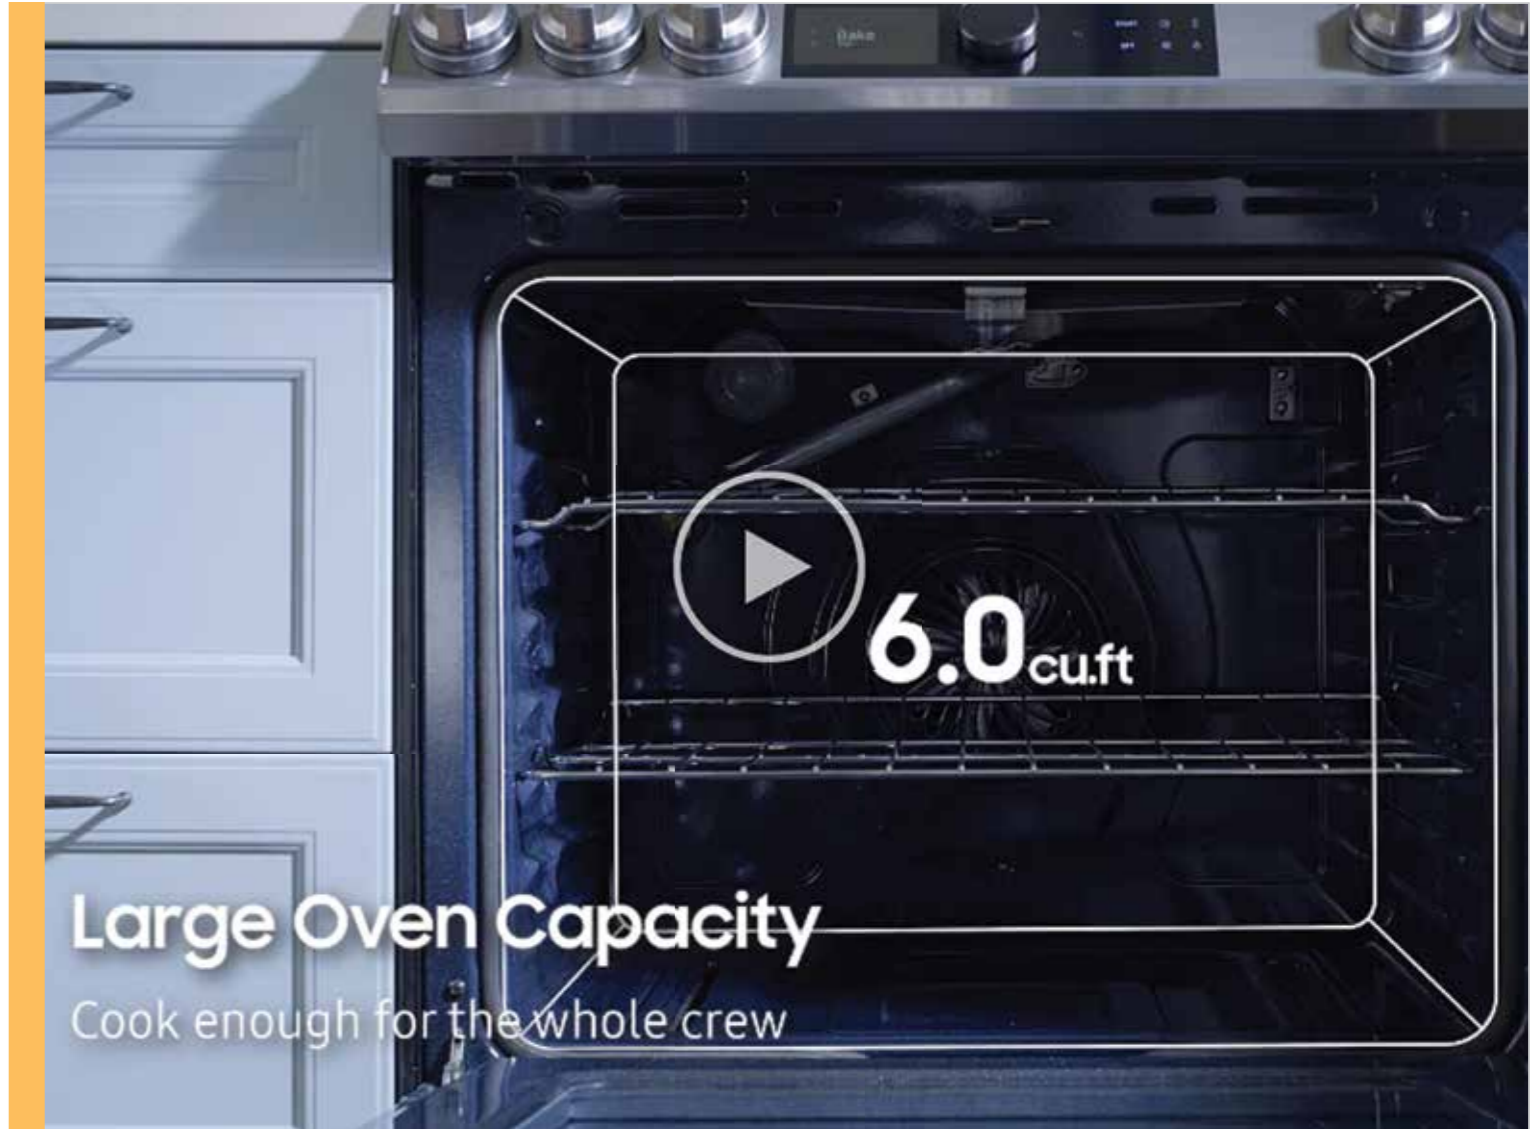

Large Oven Capacity

This large 6.0 cu. ft. oven fits multiple meals at one time, or it can easily accommodate big casserole dishes or roasting pans.

Video and still asset available.

Easy Ads links

Fingerprint Resistant Stainless Steel: <http://www.samsungeasyads.com/mm/nicePath/easyads?nav=pr658584978>