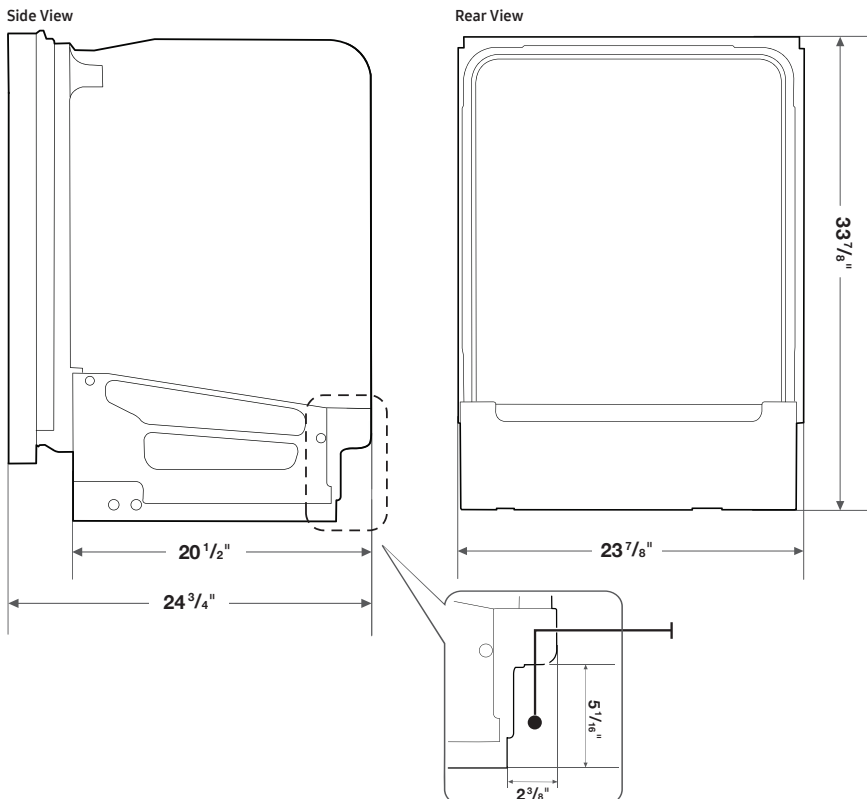

Dimensions

Features

- 6 Wash Cycles: Auto, Normal, Heavy, Delicate, Express 60, Rinse Only
- 6 Options: Half-Load Wash (Lower Rack), StormWash™, Hi-Temp Wash, Sanitize (Anti-bacterial – NSF), Delay Start, Control Lock
- AutoRelease™ Door
- Hidden Heat Element
- Stainless Steel Interior Tub

Convenience

- Control Lock
- Digital Water Leakage Sensor
- 3rd Rack
- One-Touch Adjustable Racking System
- Silverware Basket
- Upper Rack: Foldable Cup Shelves, 2 Adjustable Tines
- Lower Rack: Removable Plate Support

Warranty

One (1) Year All Parts and Labor

Five (5) Year Limited on Printed Circuit Board and Interior Nylon Racks

Product Dimensions & Weight (WxHxD)

Dimensions (height is adjustable):

23 7/8" x 33 7/8" – 35" x 24 3/4"

Weight: 95 lbs

Shipping Dimensions & Weight (WxHxD)

Dimensions:

26" x 35" x 29 1/2"

Weight: 106 lbs

Color

Fingerprint Resistant
Stainless Steel

Model

DW80R5060US

UPC Code

887276338705

Fingerprint Resistant
Black Stainless Steel

DW80R5060UG

887276338699