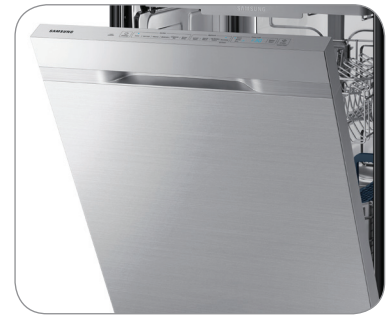

DW80R5060

SAMSUNG

Samsung StormWash™ 48 dBA Dishwasher

Signature Features

StormWash™

- A heavy-duty wash gets the messiest pots and pans thoroughly clean without pre-washing.

Whisper Quiet Cleaning

- Less noise and less disturbance with silent wash cycles at 48 dBA.

AutoRelease™ Door

- At the end of the cycle, the door automatically opens to circulate air and improve drying performance.

Available Colors

Fingerprint Resistant
Stainless Steel (shown)

Fingerprint Resistant
Black Stainless Steel

StormWash™

AutoRelease™ Door

Features

- 3rd Rack
- Fingerprint Resistant Stainless Finish
- One-Touch Adjustable Racking System
- Digital Touch Control
- Sanitize Cycle
- 6 Wash Cycles
- 6 Options
- Half-Load Cycle
- Express Cycle: 60 Minutes
- Full Stainless Steel Interior
- 15 Place Settings
- 3 Spray Wash Arms (Upper, Middle, Lower)
- ENERGY STAR® rated