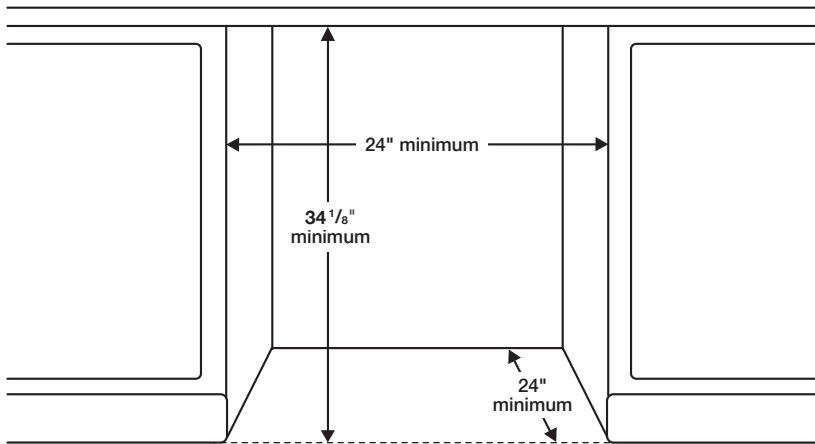

DW80R5060

SAMSUNG

Samsung StormWash™ 48 dBA Dishwasher

Installation Specifications