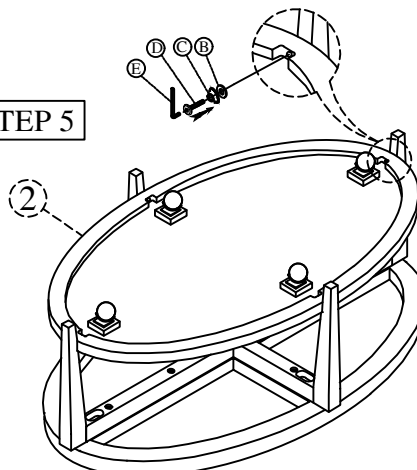

Liberty Furniture
INDUSTRIES, INC

LIBERTY FURNITURE

ASSEMBLY INSTRUCTION

ITEM #: 268-OT1010

DESCRIPTION: OVAL COCKTAIL TABLE

PARTS LIST			
NO.	SKETCH	DESCRIPTION	QTY
1		Top	1pc
2		Shelf	1pc
3		Legs	4pcs
4		Short Rail	1pc
5		Long Rail	1pc

6

HARDWARE LIST

NO.	SKETCH	DESCRIPTION	SIZE	QTY
A		Curved washer	1/4"*24*8*12mm	8pcs
B		Flat washer	Ø1/4"*16mm	19pcs
C		Lock washer	Ø1/4"	19pcs
D		Bolt	Ø1/4"*55mm	19pcs
E		Allen wrench	M4	1pc

STEP 1

STEP 2

STEP 3

STEP 4

STEP 5

FINISH