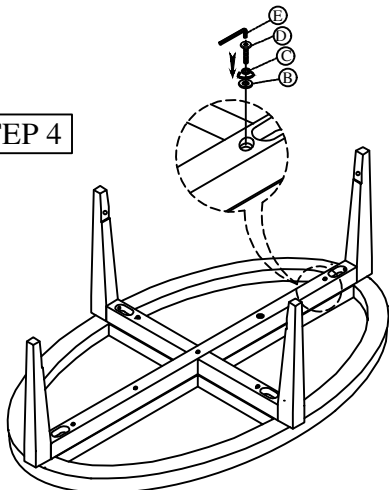

Liberty Furniture
INDUSTRIES, INC

LIBERTY FURNITURE

ASSEMBLY INSTRUCTION

ITEM #: 268-OT1010

DESCRIPTION: OVAL COCKTAIL TABLE

PARTS LIST			
NO.	SKETCH	DESCRIPTION	QTY
1		Top	1pc
2		Shelf	1pc
3		Legs	4pcs
4		Short Rail	1pc
5		Long Rail	1pc

6

HARDWARE LIST

NO.	SKETCH	DESCRIPTION	SIZE	QTY
A		Curved washer	1/4"*24*8*12mm	8pcs
B		Flat washer	Ø1/4"*16mm	19pcs
C		Lock washer	Ø1/4"	19pcs
D		Bolt	Ø1/4"*55mm	19pcs
E		Allen wrench	M4	1pc

STEP 1

STEP 2

STEP 3

STEP 4

STEP 5

FINISH