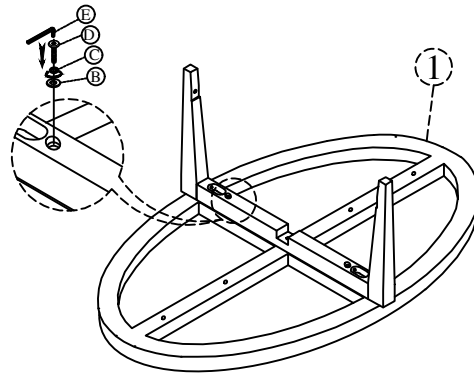

Liberty Furniture
INDUSTRIES, INC

LIBERTY FURNITURE

ASSEMBLY INSTRUCTION

ITEM #: 268-OT1010

DESCRIPTION: OVAL COCKTAIL TABLE

PARTS LIST			
NO.	SKETCH	DESCRIPTION	QTY
1		Top	1pc
2		Shelf	1pc
3		Legs	4pcs
4		Short Rail	1pc
5		Long Rail	1pc

6

HARDWARE LIST

NO.	SKETCH	DESCRIPTION	SIZE	QTY
A		Curved washer	1/4"*24*8*12mm	8pcs
B		Flat washer	Ø1/4"*16mm	19pcs
C		Lock washer	Ø1/4"	19pcs
D		Bolt	Ø1/4"*55mm	19pcs
E		Allen wrench	M4	1pc

STEP 1

STEP 2

STEP 3

STEP 4

STEP 5

FINISH