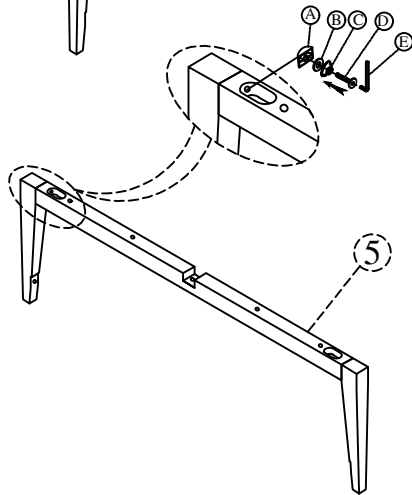

Liberty Furniture
INDUSTRIES, INC

LIBERTY FURNITURE

ASSEMBLY INSTRUCTION

ITEM #: 268-OT1010

DESCRIPTION: OVAL COCKTAIL TABLE

PARTS LIST			
NO.	SKETCH	DESCRIPTION	QTY
1		Top	1pc
2		Shelf	1pc
3		Legs	4pcs
4		Short Rail	1pc
5		Long Rail	1pc

6

HARDWARE LIST

NO.	SKETCH	DESCRIPTION	SIZE	QTY
A		Curved washer	1/4"*24*8*12mm	8pcs
B		Flat washer	Ø1/4"*16mm	19pcs
C		Lock washer	Ø1/4"	19pcs
D		Bolt	Ø1/4"*55mm	19pcs
E		Allen wrench	M4	1pc

STEP 1

STEP 2

STEP 3

STEP 4

STEP 5

FINISH