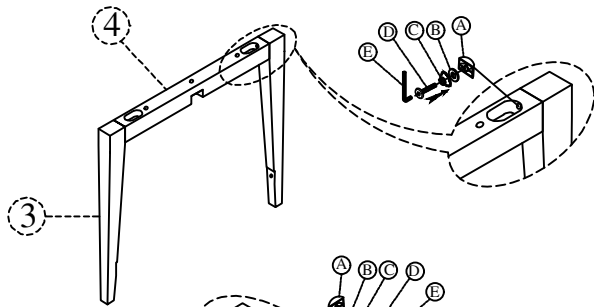

Liberty Furniture
INDUSTRIES, INC

LIBERTY FURNITURE

ASSEMBLY INSTRUCTION

ITEM #: 268-OT1010

DESCRIPTION: OVAL COCKTAIL TABLE

PARTS LIST			
NO.	SKETCH	DESCRIPTION	QTY
1		Top	1pc
2		Shelf	1pc
3		Legs	4pcs
4		Short Rail	1pc
5		Long Rail	1pc

6

HARDWARE LIST

NO.	SKETCH	DESCRIPTION	SIZE	QTY
A		Curved washer	1/4"*24*8*12mm	8pcs
B		Flat washer	Ø1/4"*16mm	19pcs
C		Lock washer	Ø1/4"	19pcs
D		Bolt	Ø1/4"*55mm	19pcs
E		Allen wrench	M4	1pc

STEP 1

STEP 2