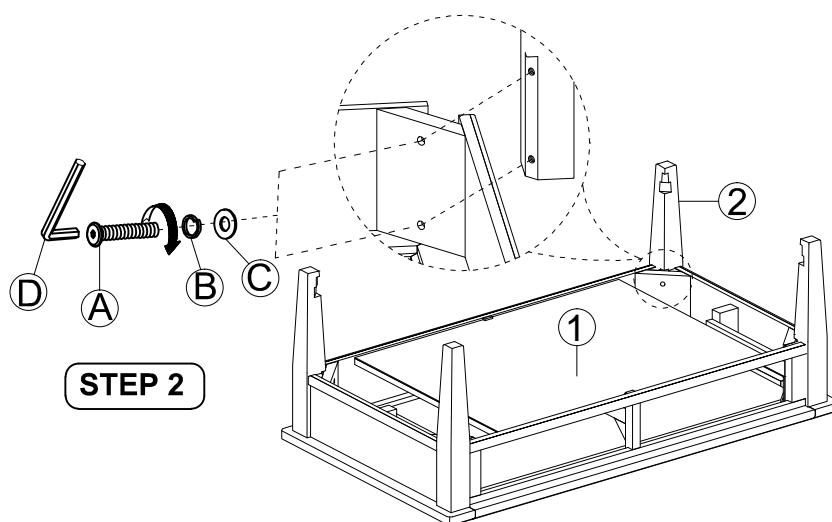

ITEM#: 824-OT1010

Thank you for purchasing this quality product. Be sure to check all packing material carefully for small Hardware which may have come loose inside the carton during shipment. Identify and count all Hardware and compare with the Hardware List Below.

Parts List			
No.	Description		Qty.
①	Table Top		1 Pc
②	Leg		4 Pcs
③	Shelf Frame		1 Pc
④	Caster		4 Pcs

Assembly Hardware Pack			
⑤			
No.	Description	Hardware	Qty.
(A)	JCBC Screw Ø5/16" x 57mm		8 Pcs
(B)	Spring Washer Ø5/16"		8 Pcs
(C)	Flat Washer Ø5/16" x 19mm		8 Pcs
(D)	Allen Key M4		1 Pc
(E)	Bracket		4 Pcs
(F)	Screw M3.5 x 20mm		8 Pcs
(G)	Screw M3.5 x 16mm		16 Pcs

LIBERTY FURNITURE

ASSEMBLY INSTRUCTION

DESCRIPTION :RECT CEILING TILE
COCKTAIL TABLE

ITEM#: 824-OT1010

Thank you for purchasing this quality product. Be sure to check all packing material carefully for small Hardware which may have come loose inside the cart on during shipment. Identify and count all Hardware and compare with the Hardware List Below.