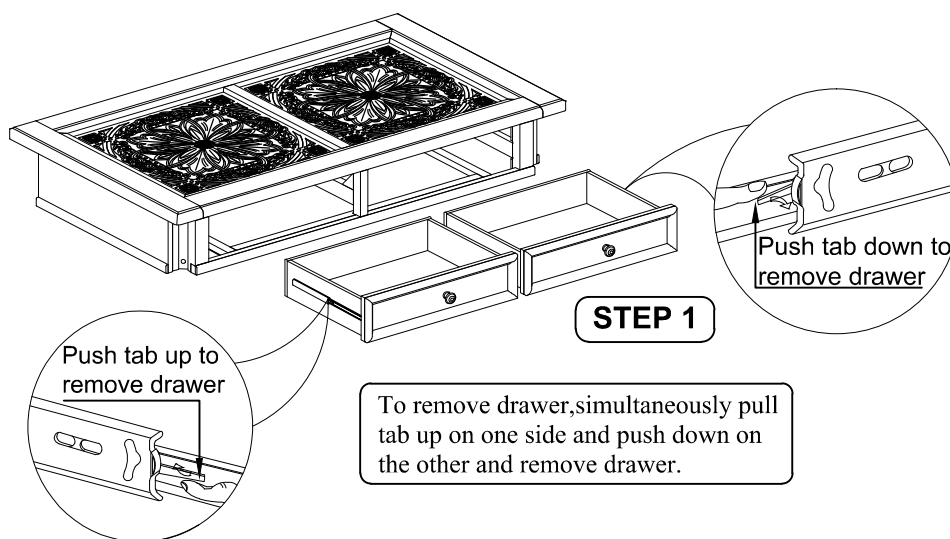

ITEM#: 824-OT1010

Thank you for purchasing this quality product. Be sure to check all packing material carefully for small Hardware which may have come loose inside the carton during shipment. Identify and count all Hardware and compare with the Hardware List Below.

Parts List			
No.	Description		Qty.
①	Table Top		1 Pc
②	Leg		4 Pcs
③	Shelf Frame		1 Pc
④	Caster		4 Pcs

Assembly Hardware Pack			
⑤			
No.	Description	Hardware	Qty.
(A)	JCBC Screw Ø5/16" x 57mm		8 Pcs
(B)	Spring Washer Ø5/16"		8 Pcs
(C)	Flat Washer Ø5/16" x 19mm		8 Pcs
(D)	Allen Key M4		1 Pc
(E)	Bracket		4 Pcs
(F)	Screw M3.5 x 20mm		8 Pcs
(G)	Screw M3.5 x 16mm		16 Pcs

LIBERTY FURNITURE

ASSEMBLY INSTRUCTION

DESCRIPTION :RECT CEILING TILE
COCKTAIL TABLE

ITEM#: 824-OT1010

Thank you for purchasing this quality product. Be sure to check all packing material carefully for small Hardware which may have come loose inside the cart on during shipment. Identify and count all Hardware and compare with the Hardware List Below.