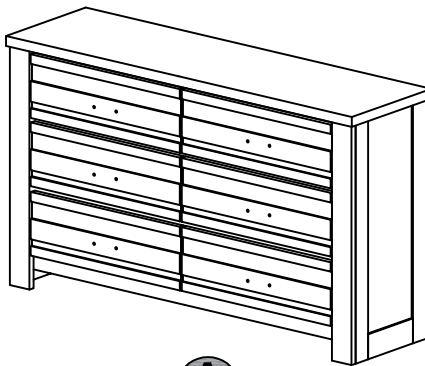

PARTS LIST / LISTE DES PIÈCES / LISTA DE PIEZA

ITEM / NO D'ARTICLE / ARTICULO NO.: S079 - 010

DESCRIPTION / DESCRIPCION : DRAWER DRESSER / COMMUNE À TIROIRS / TOCADOR CON CAJONES

WARNING

Children have died from furniture tipover. To reduce the risk of furniture tipover .

- ALWAYS install tipover restraint provided
- NEVER put a TV on this product .
- NEVER allow children to stand, climb or hang on drawers, doors, or shelves .
- NEVER open more than one drawer at a time.
- Place heaviest items in the lowest drawers.

*This is a permanent label.
Do not remove!*

A

- x1 Dresser
- x1 Commode
- x1 Tocador

B

- x1 Restraint anti-tipping system *
- x1 Restraint système anti basculement
- x1 Control para evitar vuelcos

***Replaceable Part**

ASSEMBLY INSTRUCTION / NOTICE DE MONTAGE/ INSTRUCCIONES DE MONTAJE

ITEM / NO D'ARTICLE / ARTICULO NO.: S079 - 010

DESCRIPTION / DESCRIPCION : DRAWER DRESSER / COMMODE À TIROIRS / TOCADOR CON CAJONES

REPLACEABLE PART/ PARTIE REMPLACABLE/ PARTE REEMPLAZABLE