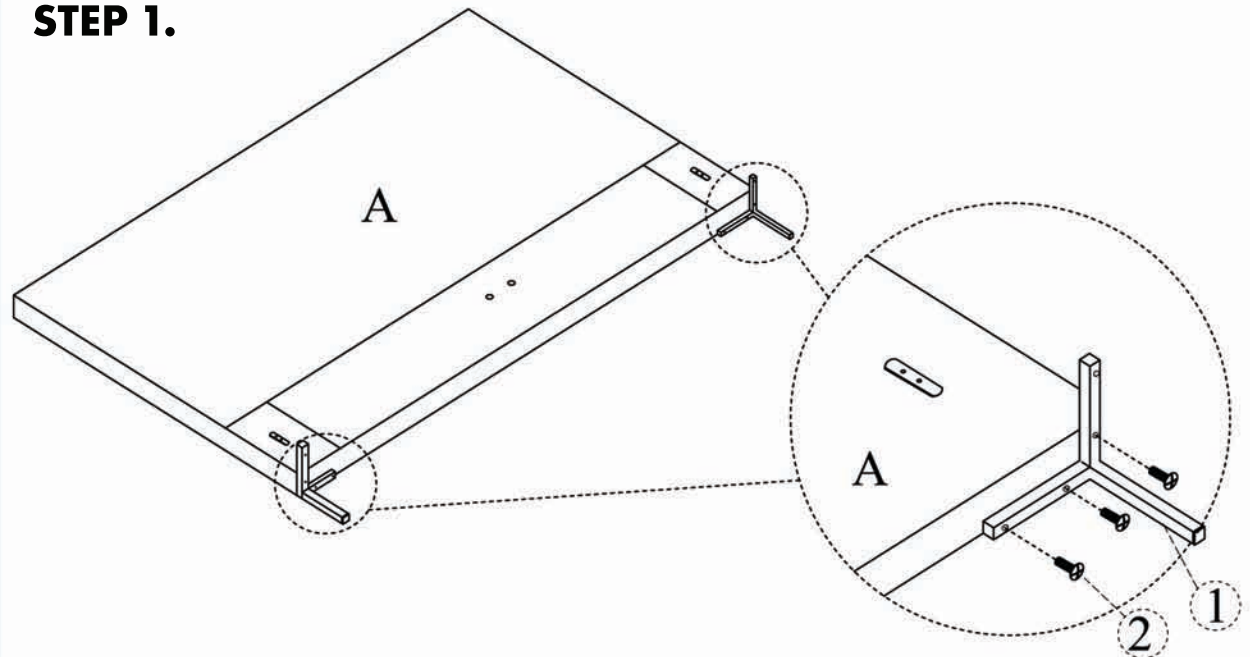

MOE'S

home collection

ASSEMBLY INSTRUCTIONS.

ASTRID QUEEN BED

RN-1144-26

THANK YOU FOR YOUR PURCHASE!

PARTS AND HARDWARE.

	
Ⓐ Headboard=1pc	Ⓑ Footboard=1pc
	
① Feet=4pcs	② X 12

NOTES.

Thank you for purchasing this quality product! Be sure to check all packing material careful for small part that may have come loose inside the carton during shipping.

CAUTION: The item is heavy, assembly should be performed by two people.

STEP 1.

STEP 2.

PARTS AND HARDWARE.

	
Ⓒ Side Rails=2pcs	Ⓓ Centre Rail=1pc
	
Ⓔ Bolts (M8*18)=8pcs	Ⓕ Allen Key=1pc

STEP 3.

STEP 4.

NOTES.

Thank you for purchasing this quality product! Be sure to check all packing material carefully for small parts that may have come loose inside the carton during shipping.

CAUTION: The item is heavy, assembly should be performed by two people.

PARTS AND HARDWARE.

	
Center Rail D X 1	Bolts (M8*40) ③ X 2
	
Bolts (M8*20) ⑥ X 2	Washers ⑦ X 4
	
Brackets ⑧ X 2	Plastic Support legs ⑨ X 2