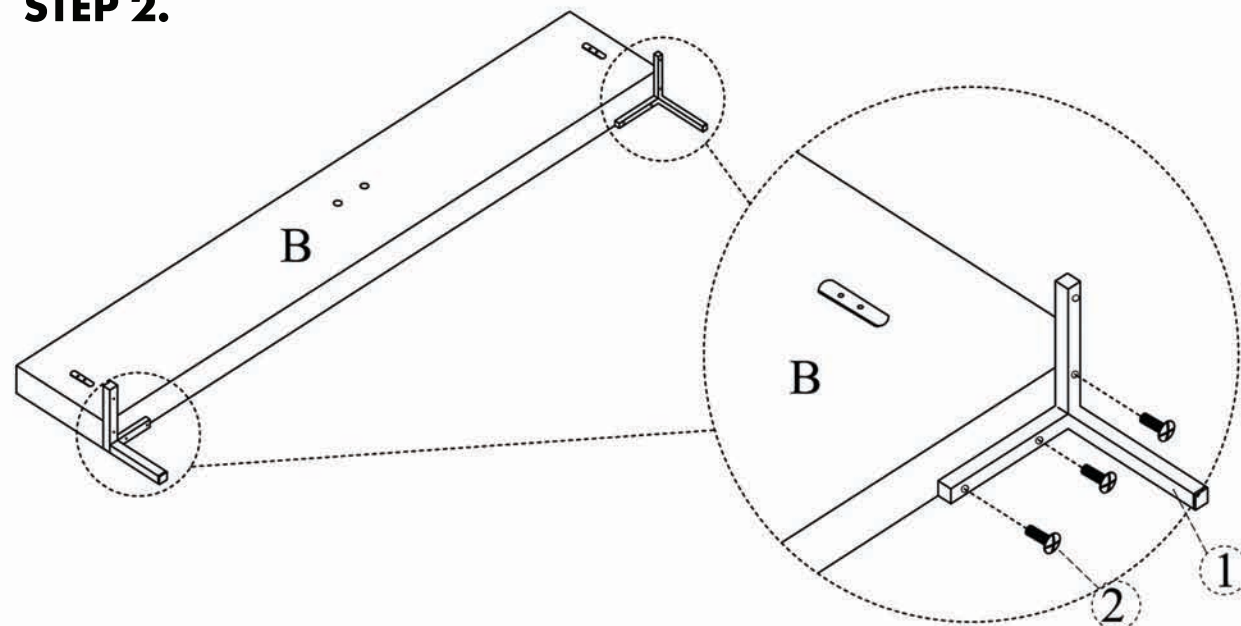

MOE'S

home collection

ASSEMBLY INSTRUCTIONS.

ASTRID QUEEN BED

RN-1144-26

THANK YOU FOR YOUR PURCHASE!

PARTS AND HARDWARE.

	
Ⓐ Headboard=1pc	Ⓑ Footboard=1pc
	
① Feet=4pcs	② X 12

NOTES.

Thank you for purchasing this quality product! Be sure to check all packing material careful for small part that may have come loose inside the carton during shipping.

CAUTION: The item is heavy, assembly should be performed by two people.

STEP 1.

STEP 2.

PARTS AND HARDWARE.

	
Ⓒ Side Rails=2pcs	Ⓓ Centre Rail=1pc
	
Ⓔ Bolts (M8*18)=8pcs	Ⓕ Allen Key=1pc

STEP 3.

STEP 4.

NOTES.

Thank you for purchasing this quality product! Be sure to check all packing material carefully for small parts that may have come loose inside the carton during shipping.

CAUTION: The item is heavy, assembly should be performed by two people.

PARTS AND HARDWARE.

	
Center Rail D X 1	Bolts (M8*40) ③ X 2
	
Bolts (M8*20) ⑥ X 2	Washers ⑦ X 4
	
Brackets ⑧ X 2	Plastic Support legs ⑨ X 2