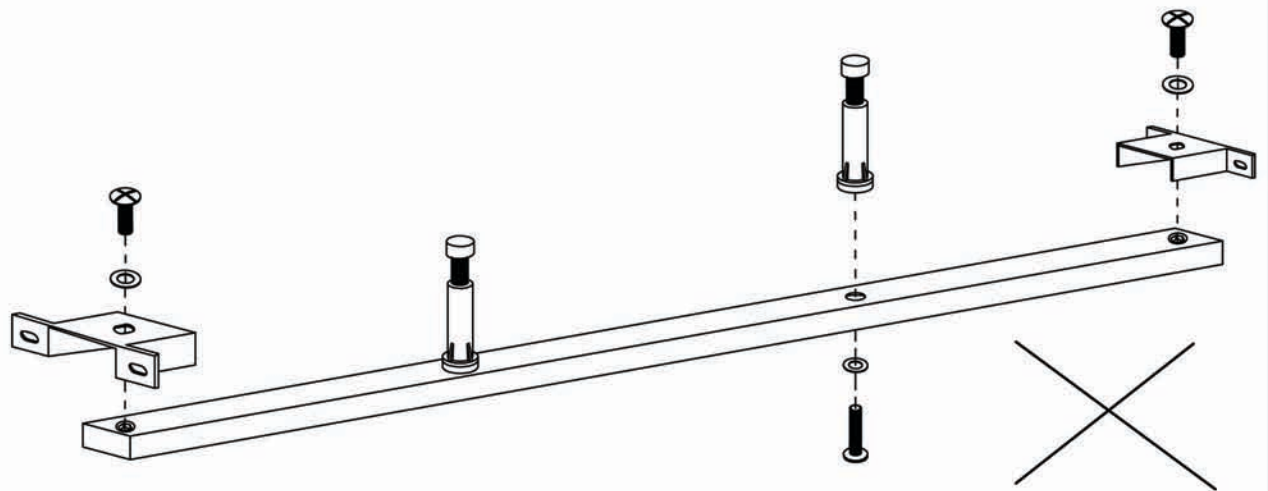

STEP 1.

STEP 2.

PARTS AND HARDWARE.

	
Ⓒ Side Rails=2pcs	Ⓓ Centre Rail=1pc
	
Ⓔ Bolts (M8*18)=8pcs	Ⓕ Allen Key=1pc

STEP 3.

STEP 4.

NOTES.

Thank you for purchasing this quality product! Be sure to check all packing material carefully for small parts that may have come loose inside the carton during shipping.

CAUTION: The item is heavy, assembly should be performed by two people.

PARTS AND HARDWARE.

	
Center Rail D X 1	Bolts (M8*40) ③ X 2
	
Bolts (M8*20) ⑥ X 2	Washers ⑦ X 4
	
Brackets ⑧ X 2	Plastic Support legs ⑨ X 2

STEP 5.

PARTS AND HARDWARE.

	
Ⓔ Slats=1pc	Ⓕ Bolts (M8*20)=4pcs
	
Ⓖ Washers(m8)=4pcs	Ⓗ Screws (m8*32)=42pcs

NOTES.

Thank you for purchasing this quality product!
Be sure to check all packing material careful
for small part that may have come loose
inside the carton during shipping.