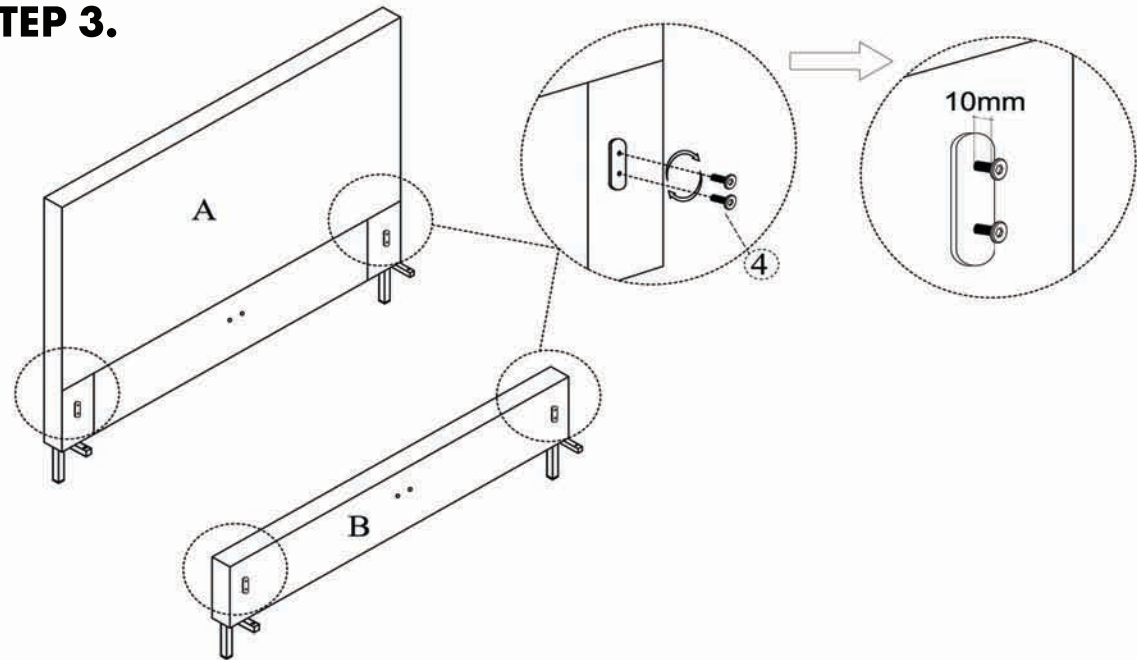

STEP 1.

STEP 2.

PARTS AND HARDWARE.

	
Ⓒ Side Rails=2pcs	Ⓓ Centre Rail=1pc
	
Ⓔ Bolts (M8*18)=8pcs	Ⓕ Allen Key=1pc

STEP 3.

STEP 4.

NOTES.

Thank you for purchasing this quality product! Be sure to check all packing material carefully for small parts that may have come loose inside the carton during shipping.

CAUTION: The item is heavy, assembly should be performed by two people.

PARTS AND HARDWARE.

	
Center Rail D X 1	Bolts (M8*40) ③ X 2
	
Bolts (M8*20) ⑥ X 2	Washers ⑦ X 4
	
Brackets ⑧ X 2	Plastic Support legs ⑨ X 2