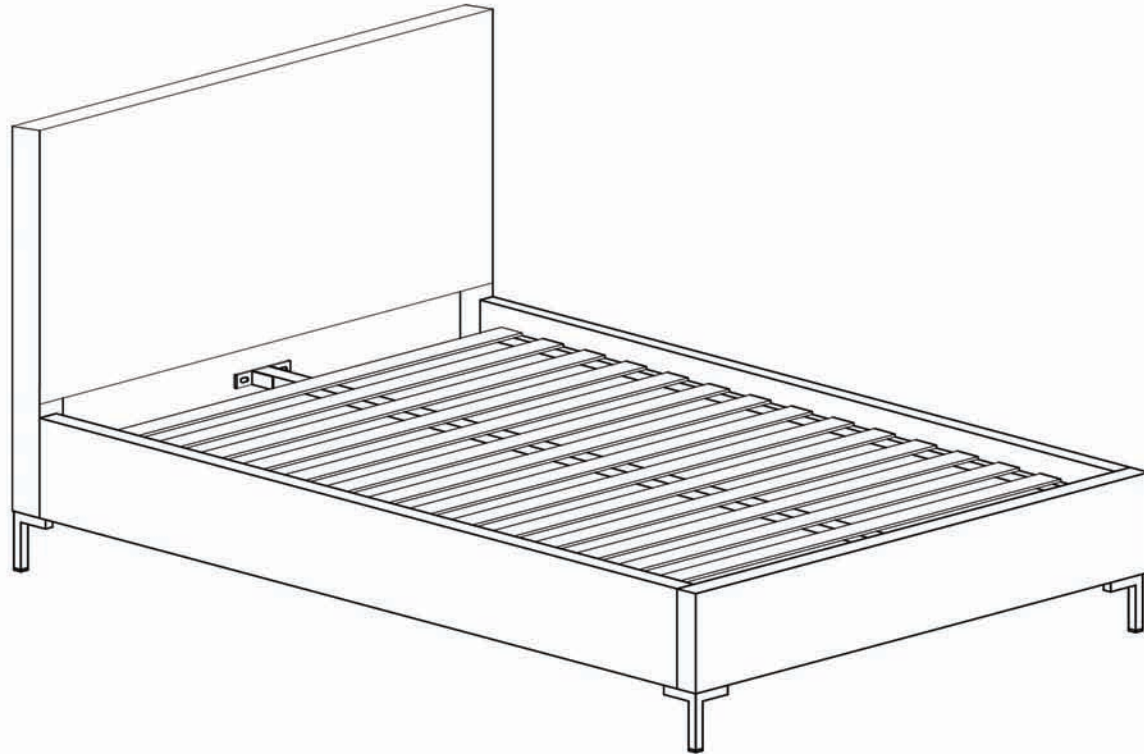

MOE'S

home collection

ASSEMBLY INSTRUCTIONS.

ASTRID QUEEN BED

RN-1144-26

THANK YOU FOR YOUR PURCHASE!

PARTS AND HARDWARE.

	
Ⓐ Headboard=1pc	Ⓑ Footboard=1pc
	
① Feet=4pcs	② X 12

NOTES.

Thank you for purchasing this quality product! Be sure to check all packing material careful for small part that may have come loose inside the carton during shipping.

CAUTION: The item is heavy, assembly should be performed by two people.

STEP 1.

STEP 2.

PARTS AND HARDWARE.

	
Ⓒ Side Rails=2pcs	Ⓓ Centre Rail=1pc
	
Ⓔ Bolts (M8*18)=8pcs	Ⓕ Allen Key=1pc

STEP 3.

STEP 4.

NOTES.

Thank you for purchasing this quality product! Be sure to check all packing material carefully for small parts that may have come loose inside the carton during shipping.

CAUTION: The item is heavy, assembly should be performed by two people.

PARTS AND HARDWARE.

	
Center Rail D X 1	Bolts (M8*40) ③ X 2
	
Bolts (M8*20) ⑥ X 2	Washers ⑦ X 4
	
Brackets ⑧ X 2	Plastic Support legs ⑨ X 2