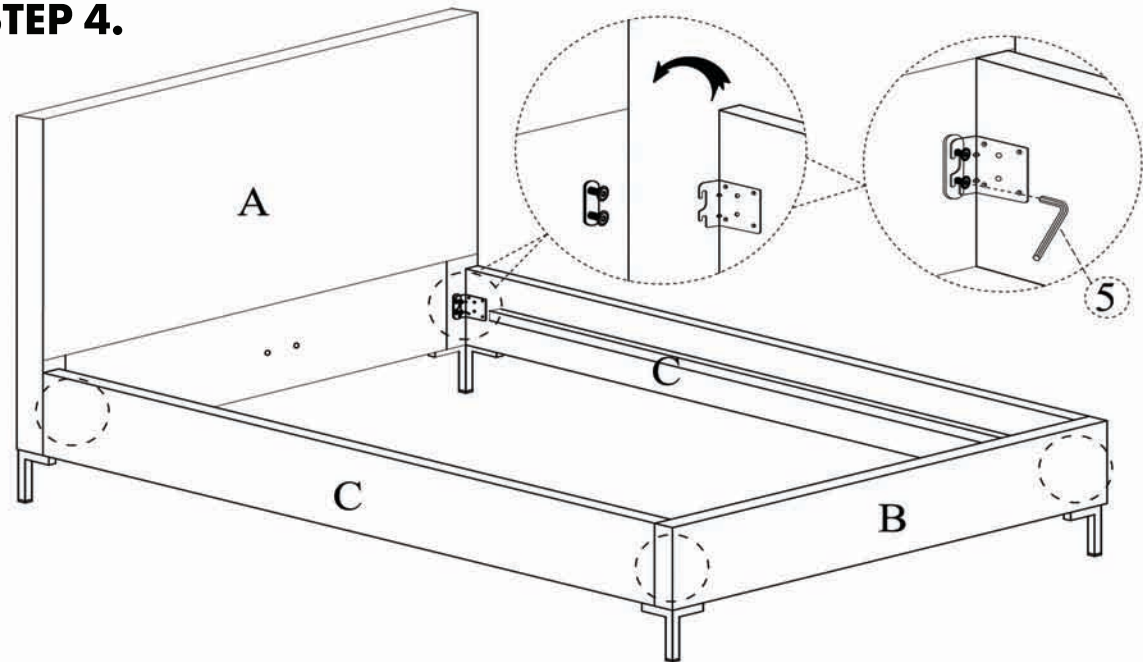

STEP 1.

STEP 2.

PARTS AND HARDWARE.

	
Ⓒ Side Rails=2pcs	Ⓓ Centre Rail=1pc
	
Ⓔ Bolts (M8*18)=8pcs	Ⓕ Allen Key=1pc

STEP 3.

STEP 4.

NOTES.

Thank you for purchasing this quality product! Be sure to check all packing material carefully for small parts that may have come loose inside the carton during shipping.

CAUTION: The item is heavy, assembly should be performed by two people.

PARTS AND HARDWARE.

	
Center Rail D X 1	Bolts (M8*40) ③ X 2
	
Bolts (M8*20) ⑥ X 2	Washers ⑦ X 4
	
Brackets ⑧ X 2	Plastic Support legs ⑨ X 2