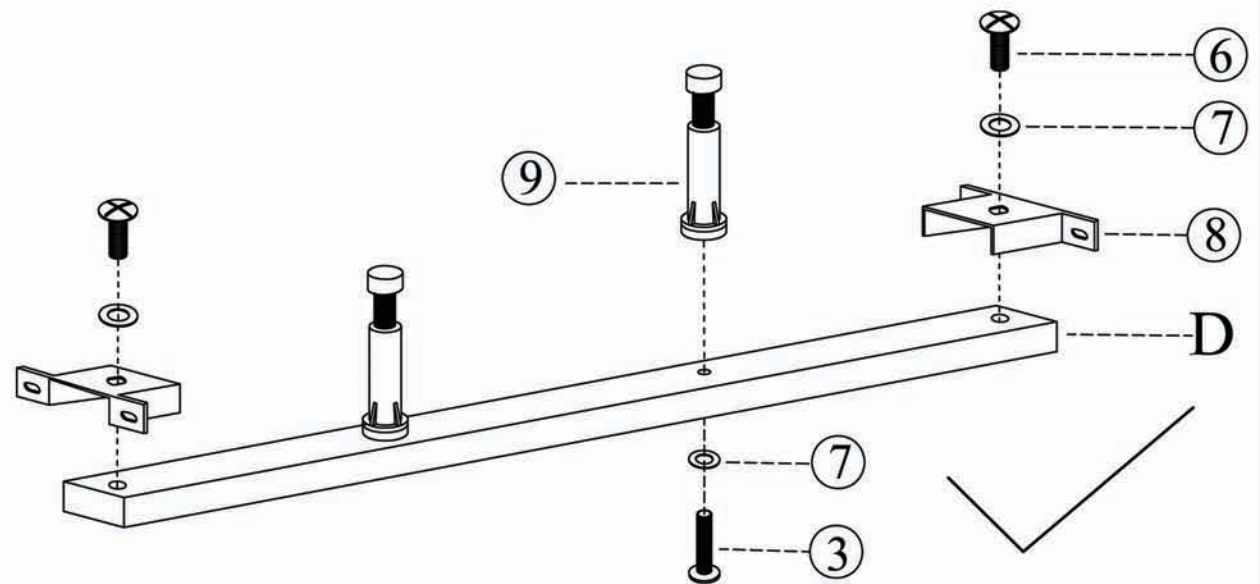

STEP 1.

STEP 2.

PARTS AND HARDWARE.

	
Ⓒ Side Rails=2pcs	Ⓓ Centre Rail=1pc
	
Ⓔ Bolts (M8*18)=8pcs	Ⓕ Allen Key=1pc

STEP 3.

STEP 4.

NOTES.

Thank you for purchasing this quality product! Be sure to check all packing material carefully for small parts that may have come loose inside the carton during shipping.

CAUTION: The item is heavy, assembly should be performed by two people.

PARTS AND HARDWARE.

	
Center Rail D X 1	Bolts (M8*40) ③ X 2
	
Bolts (M8*20) ⑥ X 2	Washers ⑦ X 4
	
Brackets ⑧ X 2	Plastic Support legs ⑨ X 2

STEP 5.

PARTS AND HARDWARE.

	
Ⓔ Slats=1pc	Ⓕ Bolts (M8*20)=4pcs
	
Ⓖ Washers(m8)=4pcs	Ⓗ Screws (m8*32)=42pcs

NOTES.

Thank you for purchasing this quality product!
Be sure to check all packing material careful
for small part that may have come loose
inside the carton during shipping.