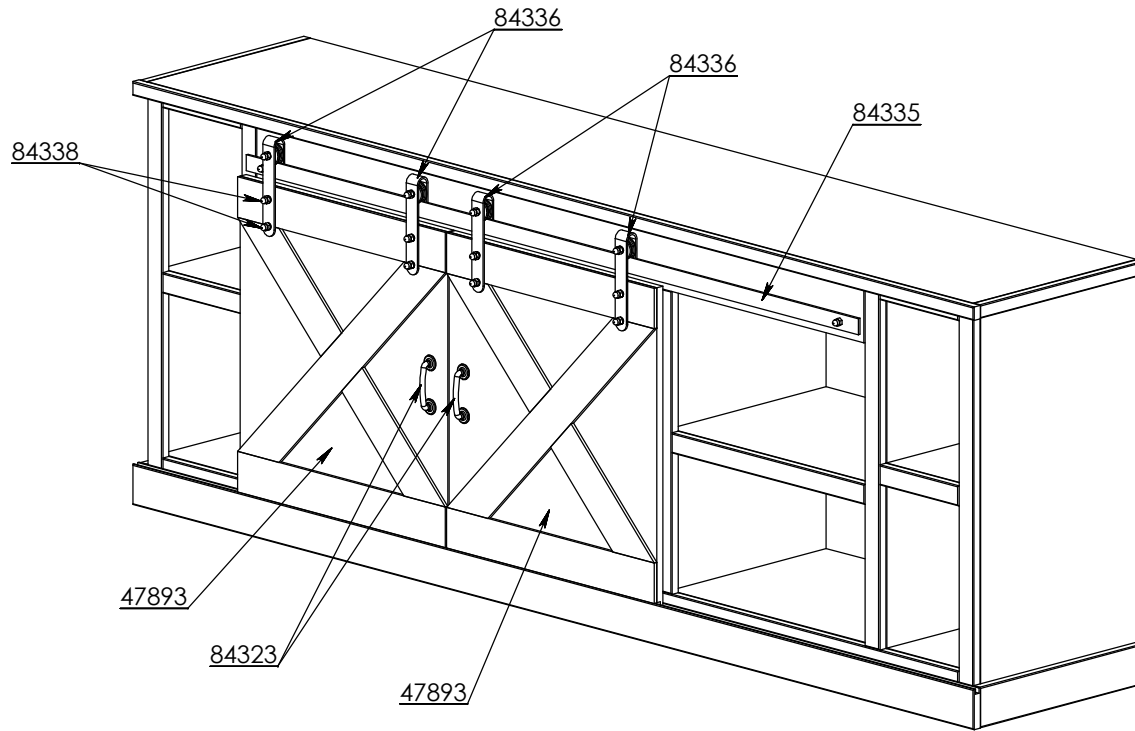

# Legends Furniture

FH1415

Some Items In The List To The Right  
May Not Show In The Diagrams Below.

PART NUMBER	DESCRIPTION
FH1415-K	FH1415 Luan Backing
FH1415-HA-RLQ	FH1415 S/A Left Knotty Alder Barn Door
47893	47893 Knotty Alder MDF Door
84336	84336 Farmhouse Door Roller Bracket
84337	84327 5/16-18 x 1-1/4" Socket Head Black
84338	84338 Acorn Nut 5/16-18 Black
84339	84339 Flat Washer 5/16" Diameter Black
84340	84340 Lock Washer 5/16" Diameter Black
FH1415-HA-RRQ	FH1415 S/A Right Knotty Alder Barn Door
47893	47893 Knotty Alder MDF Door
84336	84336 Farmhouse Door Roller Bracket
84337	84327 5/16-18 x 1-1/4" Socket Head Black
84338	84338 Acorn Nut 5/16-18 Black
84339	84339 Flat Washer 5/16" Diameter Black
84340	84340 Lock Washer 5/16" Diameter Black
84323	84323 Dark Antique Brass Drawer Pull
84335	84335 Farmhouse Door Track
84337	84327 5/16-18 x 1-1/4" Socket Head Black
84339	84339 Flat Washer 5/16" Diameter Black
84214	Furniture Tipping Restraint Kit