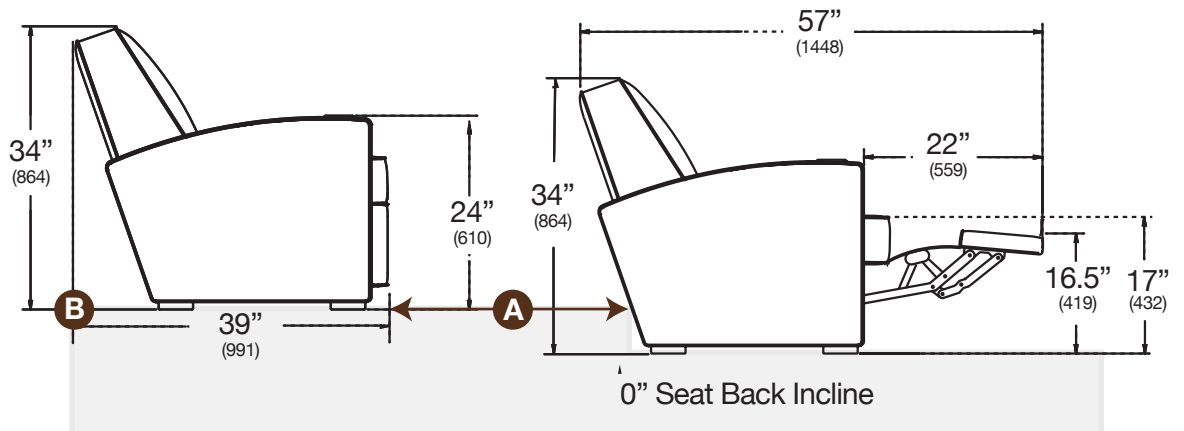

ALEX

Right-End

Left-End

Armless

Straight & Wedge
Arm Connectors

RISERS AND ROWS

B = 0" Seat Back Wall Clearance

A = 34" Recommended Row Spacing
(Measured with chair in upright position)

72" deep platform recommended with 7" riser step typical.

© 2013 Salamander Designs Ltd.
 The information and designs contained in this drawing proprietary of SALAMANDER DESIGNS
 and may NOT be reproduced. Specifications subject to change without notice. Rev. 4/13.