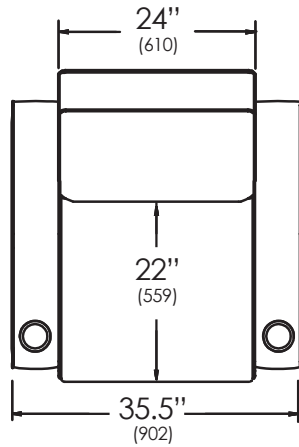

ALEX

Right-End

Left-End

Armless

Straight & Wedge
Arm Connectors

RISERS AND ROWS

B = 0" Seat Back Wall Clearance

A = 34" Recommended Row Spacing
(Measured with chair in upright position)

72" deep platform recommended with 7" riser step typical.

© 2013 Salamander Designs Ltd.
 The information and designs contained in this drawing proprietary of SALAMANDER DESIGNS
 and may NOT be reproduced. Specifications subject to change without notice. Rev. 4/13.