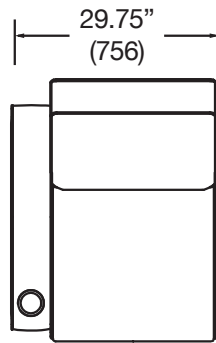

ALEX

Right-End

Left-End

Armless

Straight & Wedge
Arm Connectors

RISERS AND ROWS

B = 0" Seat Back Wall Clearance

A = 34" Recommended Row Spacing
(Measured with chair in upright position)

72" deep platform recommended with 7" riser step typical.

© 2013 Salamander Designs Ltd.
 The information and designs contained in this drawing proprietary of SALAMANDER DESIGNS
 and may NOT be reproduced. Specifications subject to change without notice. Rev. 4/13.