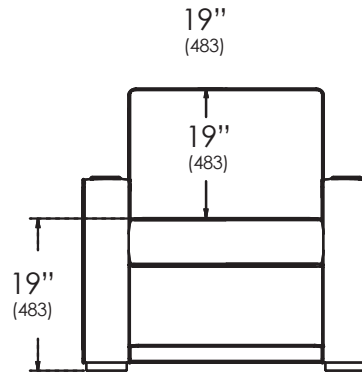

ALEX

Right-End

Left-End

Armless

Straight & Wedge
Arm Connectors

RISERS AND ROWS

B = 0" Seat Back Wall Clearance

A = 34" Recommended Row Spacing
(Measured with chair in upright position)

72" deep platform recommended with 7" riser step typical.

© 2013 Salamander Designs Ltd.
 The information and designs contained in this drawing proprietary of SALAMANDER DESIGNS
 and may NOT be reproduced. Specifications subject to change without notice. Rev. 4/13.