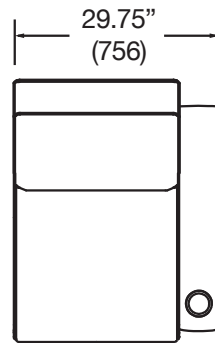

ALEX

Right-End

Left-End

Armless

Straight & Wedge
Arm Connectors

RISERS AND ROWS

B = 0" Seat Back Wall Clearance

A = 34" Recommended Row Spacing
(Measured with chair in upright position)

72" deep platform recommended with 7" riser step typical.

© 2013 Salamander Designs Ltd.
 The information and designs contained in this drawing proprietary of SALAMANDER DESIGNS
 and may NOT be reproduced. Specifications subject to change without notice. Rev. 4/13.