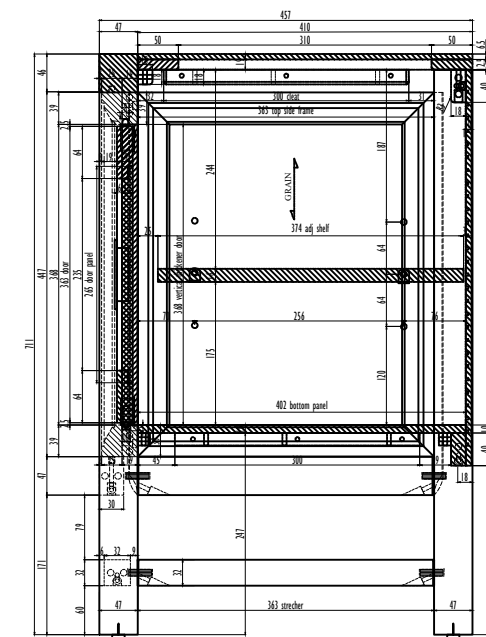

December 19,2019  
LEGEND BRANSON COLLECTION - CONSOLE

- Material:**
- Solid wood material : solid mahogany (sandblast)
  - Other wood material : solid mix wood
  - Top panel : MDF 6mm + veneer mindi ,top side (sandblast)
  - frame panel : MDF 12mm + veneer sengon ,bottom side
  - edging veneer : veneer mindi ,left & right side + v.sengon ,back side
  - Side panel : MDF 12 mm + veneer mindi 2 side (sandblast)
  - side panel profile : solid mahogany (sandblast)
  - Divider panel : MDF 15 mm + veneer mindi 2 side (sandblast) + edging veneer mindi 2 side
  - Adjustable shelf : MDF 15 mm + veneer mindi 2 side (sandblast) + edging veneer mindi 4 side
  - Back panel : MDF 6mm + veneer pine front side + veneer sengon back side
  - Bottom panel : MDF 9mm + veneer mindi top side (sandblast) + veneer sengon bottom side
  - Door :  
core panel : MDF 12mm + veneer mindi 2 side (sandblast)
  - door frame : solid mahogany (sandblast)
- Hardware:**
- HANDLE (VNA 10150)
  - ACCESSORIES RODA L1026 (YC) (U/KEMP 681 (Im) BLACK) (KODE MIS : 01.008.0000.0000.0011)
  - ACCESSORIES NON LOGAM PLASTIC STRIP - V (KODE MIS : 01.005.0035.0000.00007)

side section view

middle side section view