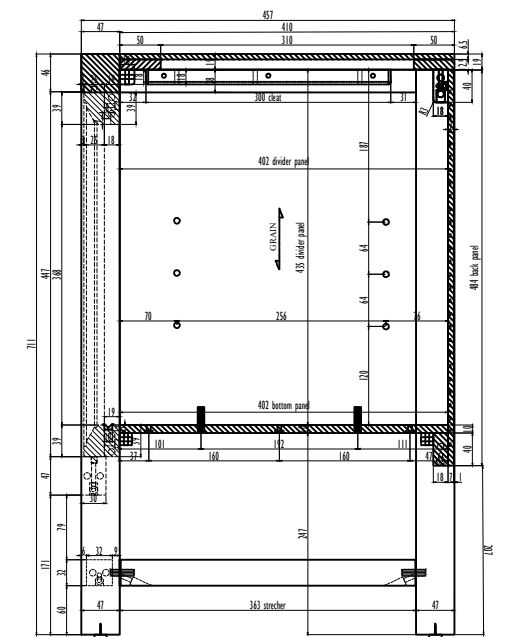

December 19,2019  
LEGEND BRANSON COLLECTION - CONSOLE

- Material:**
- Solid wood material : solid mahogany (sandblast)
  - Other wood material : solid mix wood
  - Top panel : MDF 6mm + veneer mindi ,top side (sandblast)
  - frame panel : MDF 12mm + veneer sengon ,bottom side
  - edging veneer : veneer mindi ,left & right side + v.sengon ,back side
  - Side panel : MDF 12 mm + veneer mindi 2 side (sandblast)
  - side panel profile : solid mahogany (sandblast)
  - Divider panel : MDF 15 mm + veneer mindi 2 side (sandblast) + edging veneer mindi 2 side
  - Adjustable shelf : MDF 15 mm + veneer mindi 2 side (sandblast) + edging veneer mindi 4 side
  - Back panel : MDF 6mm + veneer pine front side + veneer sengon back side
  - Bottom panel : MDF 9mm + veneer mindi top side (sandblast) + veneer sengon bottom side
  - Door :  
core panel : MDF 12mm + veneer mindi 2 side (sandblast)
  - door frame : solid mahogany (sandblast)
- Hardware:**
- HANDLE (VNA 10150)
  - ACCESSORIES RODA L1026 (YC) (U/KEMP 681 (Im) BLACK) (KODE MIS : 01.008.0000.0000.0011)
  - ACCESSORIES NON LOGAM PLASTIC STRIP - V (KODE MIS : 01.005.0035.0000.00007)

side section view

middle side section view