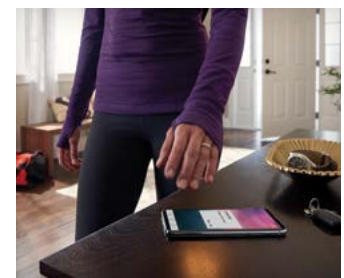

Smart Features

TAP INTO SMART FEATURES YOU CAN USE EVERY DAY

- Use the ThinQ® app to set fresh food and freezer temps, turn IcePlus™ on and off or even get door open alerts sent straight to your smartphone
- Proactive Customer Care*** offers preventative maintenance tips and alerts and expedited repairs, for enhanced satisfaction plus improved product performance
- Let your voice be heard—select refrigerator features work with Alexa and the Google Assistant