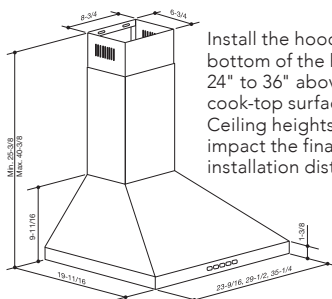

Install the hood so the bottom of the hood is 24" to 36" above the cook-top surface. Ceiling heights may impact the final installation distance.

SPECIFICATIONS (450 MAX Blower CFM)

Width	MAX Blower CFM*	Blower	Sones	Volts	Amps	Duct
24" 30" 36"	450	Internal	3.0	120	2.6	6" RD