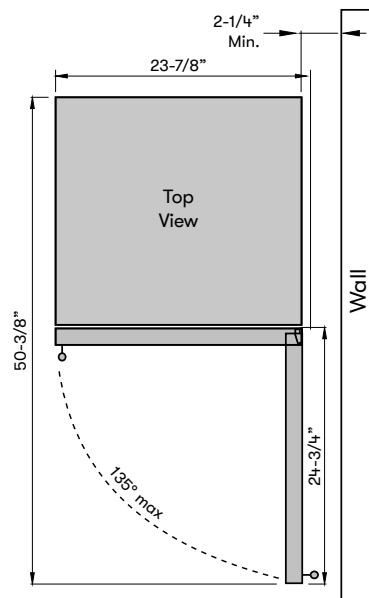

MODEL	
Single Zone Wine Cooler	PRB24F01AG
Size	24"
Dimensions	23-7/8"W x 69-1/2"H x 27-1/2"D
Weight	256lbs.
Installation Type	Full Size / Built-in / Freestanding
Refrigerant Type	R600a

FEATURES	
Capacity	168 12oz bottles, 98 12oz cans, 19 bottles (750 ml)
Volume	15.7 cu/ft
Temperature Range	38° - 65° F
Sound Level	44 dBA
Door Finish	304-grade Stainless + Glass
Cabinet Finish	Black
Interior Finish	Black
Field-Reversible Door	Yes
Zero-Clearance Door Hinge	Yes
Door Glass	Dual-pane, Low-e Argon-filled
Shelving	4 adjustable, transparent-gray glass shelves w/ airflow openings 1 full-extension stainless steel rollout bin 2 full-extension, black wood racks w/ stainless trim*
Controls	Electronic Capacitive Touch
Lighting	3-Color LED Cloud White, Deep Blue, Amber
Door Open Alarm	Yes, after 3 minutes
Sabbath Mode	Yes
Air Filtration	Yes, w/ carbon filter
PreciseTemp™	Yes
Active Cooling Technology	Yes
Vibration Dampening System	Yes

AC POWER	115V, 60Hz at Max. 2.5A

OPTIONAL ACCESSORIES	
Pro Handle Kit	PRHAN-F001

WARRANTY	2 years parts, 5 years compressor 1 year labor

Transforming the Kitchen through Design, Discovery, and Care

Specifications subject to change, check zephyronline.com for up-to-date information.
Zephyr | 2277 Harbor Bay Parkway, Alameda, CA 94502 | 888.880.8368

JUN21.0101