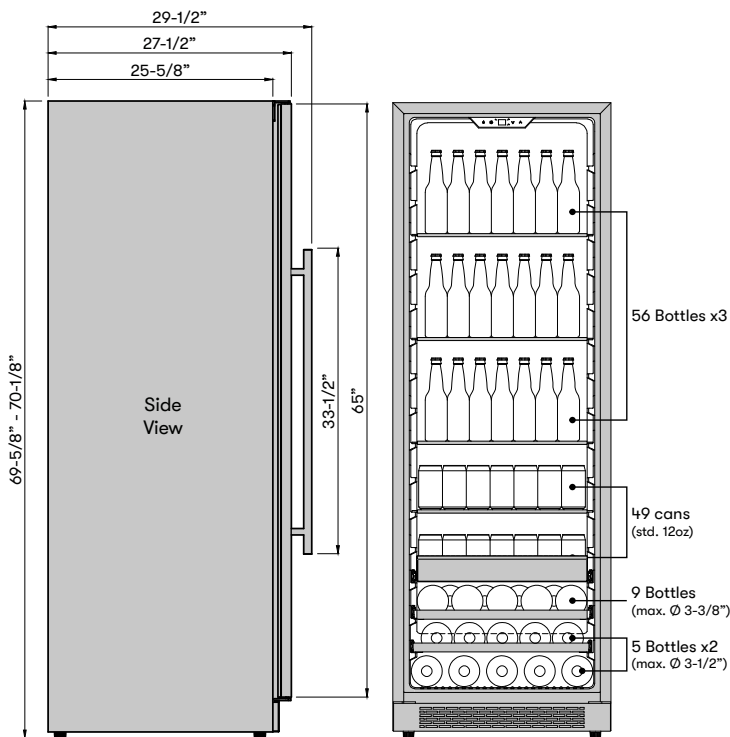

MODEL	
Single Zone Wine Cooler	PRB24F01AG
Size	24"
Dimensions	23-7/8"W x 69-1/2"H x 27-1/2"D
Weight	256lbs.
Installation Type	Full Size / Built-in / Freestanding
Refrigerant Type	R600a

FEATURES	
Capacity	168 12oz bottles, 98 12oz cans, 19 bottles (750 ml)
Volume	15.7 cu/ft
Temperature Range	38° - 65° F
Sound Level	44 dBA
Door Finish	304-grade Stainless + Glass
Cabinet Finish	Black
Interior Finish	Black
Field-Reversible Door	Yes
Zero-Clearance Door Hinge	Yes
Door Glass	Dual-pane, Low-e Argon-filled
Shelving	4 adjustable, transparent-gray glass shelves w/ airflow openings 1 full-extension stainless steel rollout bin 2 full-extension, black wood racks w/ stainless trim*
Controls	Electronic Capacitive Touch
Lighting	3-Color LED Cloud White, Deep Blue, Amber
Door Open Alarm	Yes, after 3 minutes
Sabbath Mode	Yes
Air Filtration	Yes, w/ carbon filter
PreciseTemp™	Yes
Active Cooling Technology	Yes
Vibration Dampening System	Yes

AC POWER	115V, 60Hz at Max. 2.5A

OPTIONAL ACCESSORIES	
Pro Handle Kit	PRHAN-F001

WARRANTY	2 years parts, 5 years compressor 1 year labor

Transforming the Kitchen through Design, Discovery, and Care

Specifications subject to change, check zephyronline.com for up-to-date information.
Zephyr | 2277 Harbor Bay Parkway, Alameda, CA 94502 | 888.880.8368

JUN21.0101