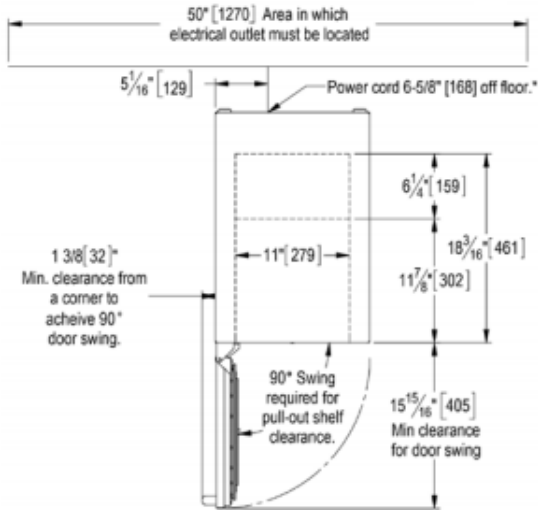

Installation Notes: To achieve 24" install depth, place electrical connection adjacent to the installation cavity.

**ACCESSORIES**

MODEL NOS.	DESCRIPTION
(L)	Factory Installed Lock
67990-L/R	Stacking Kit for HP15 models
66736-15	Caster Kit for HP15 models
67115-15	Wood Faces for Wine Shelves (5/pk)

**15" SIGNATURE SERIES**  
*Wine Reserve*

\* - Leg leveler can add  $3\frac{1}{4}"$  [19] to these dimensions when fully extended.