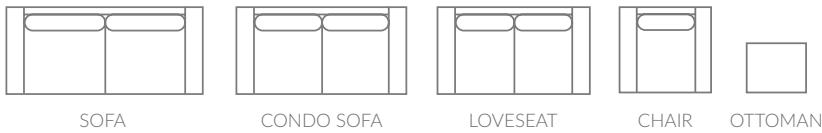

Wesley

Scooped, cutaway arms frame this deep sturdy sofa with a delicate row of nailhead details on the sides. Eco-friendly construction. Certified sustainable, kiln-dried wood frame. Feather blend wrapped MicroGel soy-based polyfoam. Web and coil spring system. Benchmade in Canada. Available in fabric or leather. Available with loose legs or wood base.

Full Collection

As an inherent quality of a hand-crafted product, all dimensions are approximate

item	sku legs	sku wood base	dimensions					
sofa	1046-38	1047-38	L96"	D38"	H37"	AH24"	SH19"	SD24"
condo sofa	1046-37	1047-37	L79"	D38"	H37"	AH24"	SH19"	SD24"
loveseat	1046-35	1047-35	L66"	D38"	H37"	AH24"	SH19"	SD24"
chair	1046-20	1047-20	L38"	D38"	H37"	AH24"	SH19"	SD24"
ottoman	1046-14	1047-14	L26"	D22"	H18"			