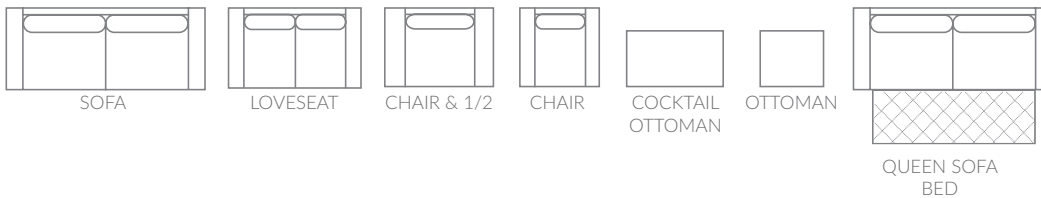

## Marceau

Classic comfort. Rolled arms and a slight flare of modernity. Eco-friendly construction. Certified sustainable, kiln-dried wood frame. Feather wrapped MicroGel soy-based polyfoam. Web and coil spring system. Benchmade in Canada. Available in fabric or leather.

## Full Collection

As an inherent quality of a hand-crafted product, all dimensions are approximate

item	sku	dimensions					
sofa	1043-38	L87"	D38"	H37"	AH26"	SH19"	SD22"
loveseat	1043-35	L64"	D38"	H37"	AH26"	SH19"	SD22"
chair & 1/2	1043-26	L53"	D38"	H37"	AH26"	SH19"	SD22"
chair	1043-20	L41"	D38"	H37"	AH26"	SH19"	SD22"
cocktail ottoman	1043-16	L34"	D24"	H17"			
ottoman	1043-14	L26"	D22"	H17"			
queen sofa bed	1043-88	L87"	D38"	H37"	AH26"	SH19"	SD22"