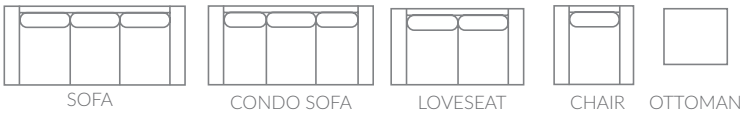

Henry

The quintessential English arm with loose back cushions. Henry offers personality and comfort. Eco-friendly construction. Certified sustainable, kiln-dried wood frame. Feather blend wrapped MicroGel soy-based polyfoam. Web and coil spring system. Benchmade in Canada. Available in fabric or leather. Accent pillows not included.

Full Collection

As an inherent quality of a hand-crafted product, all dimensions are approximate

item	sku	dimensions					
sofa	1320-38	L93"	D42"	H34"	AH24"	SH20"	SD24"
condo sofa	1320-37	L79"	D42"	H34"	AH24"	SH20"	SD24"
loveseat	1320-35	L66"	D42"	H34"	AH24"	SH20"	SD24"
chair	1320-20	L36"	D42"	H34"	AH24"	SH20"	SD24"
ottoman	1320-14	L26"	D22"	H19"			