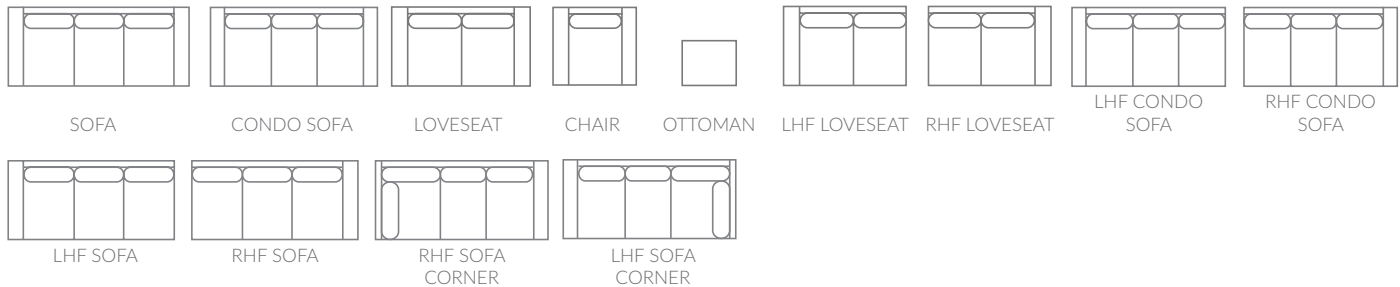

Balthazar

Stylized comfort. Loose feather-blend back pillow provides opulent support. Ultra-slender track arms are bordered inside and out by nailhead trim, perfect for those with a serious attention to detail. Eco-friendly construction. Certified sustainable, kiln-dried wood frame. Feather wrapped MicroGel soy-based polyfoam. Web and coil spring system. Benchmade in Canada. Available in fabric or leather.

Full Collection

As an inherent quality of a hand-crafted product, all dimensions are approximate

item	sku	dimensions					
sofa	1428-38	L85"	D34"	H35"	AH24"	SH18"	SD20"
condo sofa	1428-37	L76"	D34"	H35"	AH24"	SH18"	SD20"
loveseat	1428-35	L53"	D34"	H35"	AH24"	SH18"	SD20"
chair	228-20	L30"	D34"	H35"	AH24"	SH18"	SD20"
ottoman	228-14	L22"	D18"	H16"			
RHF loveseat	1428-54	L50"	D34"	H35"	AH24"	SH18"	SD20"
LHF loveseat	1428-55	L50"	D34"	H35"	AH24"	SH18"	SD20"

item	sku	dimensions					
LHF condo sofa	1428-31	L73"	D34"	H35"	AH24"	SH18"	SD20"
RHF condo sofa	1428-32	L73"	D34"	H35"	AH24"	SH18"	SD20"
RHF sofa	1428-64	L82"	D34"	H35"	AH24"	SH18"	SD20"
LHF sofa	1428-65	L82"	D34"	H35"	AH24"	SH18"	SD20"
RHF sofa corner	1428-68	L84"	D34"	H35"	AH24"	SH18"	SD20"
LHF sofa corner	1428-69	L84"	D34"	H35"	AH24"	SH18"	SD20"