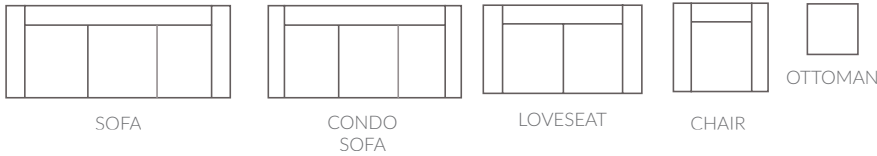

Alana

Architecture in seating. Graciously sized for maximized comfort. Her sculptural profile makes the ultimate statement, not for those who want to go unnoticed. Eco-friendly construction. Certified sustainable, kiln-dried wood frame. Feather wrapped MicroGel soy-based polyfoam. Web and coil spring system. Benchmade in Canada. Available in fabric or leather.

Full Collection

As an inherent quality of a hand-crafted product, all dimensions are approximate

item	sku	dimensions					
sofa	1465-38	L84"	D34"	H34"	AH22"	SH18"	SD22"
condo sofa	1465-37	L75"	D34"	H34"	AH22"	SH18"	SD22"
loveseat	1465-35	L52"	D34"	H34"	AH22"	SH18"	SD22"
chair	265-20	L29"	D34"	H34"	AH22"	SH18"	SD22"
ottoman	265-14	L22"	D18"	H16"			