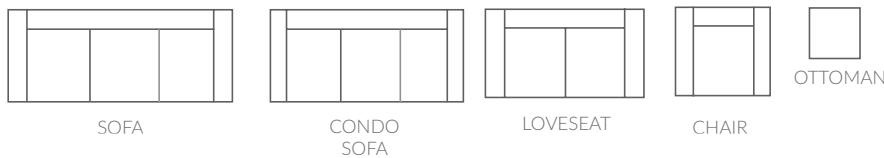

Silas

A curved welted detail wraps this slender track arm, on a small scale, tight-back frame. Eco-friendly construction. Certified sustainable, kiln-dried wood frame. Feather wrapped MicroGel soy-based polyfoam. Web and coil spring system. Benchmade in Canada. Available in fabric or leather.

Full Collection

As an inherent quality of a hand-crafted product, all dimensions are approximate

item	sku	dimensions					
sofa	1297-38	L85"	D34"	H35"	AH24"	SH18"	SD22"
condo sofa	1297-37	L76"	D34"	H35"	AH24"	SH18"	SD22"
loveseat	1297-35	L53"	D34"	H35"	AH24"	SH18"	SD22"
chair	297-20	L30"	D34"	H35"	AH24"	SH18"	SD22"
ottoman	297-14	L22"	D18"	H16"			