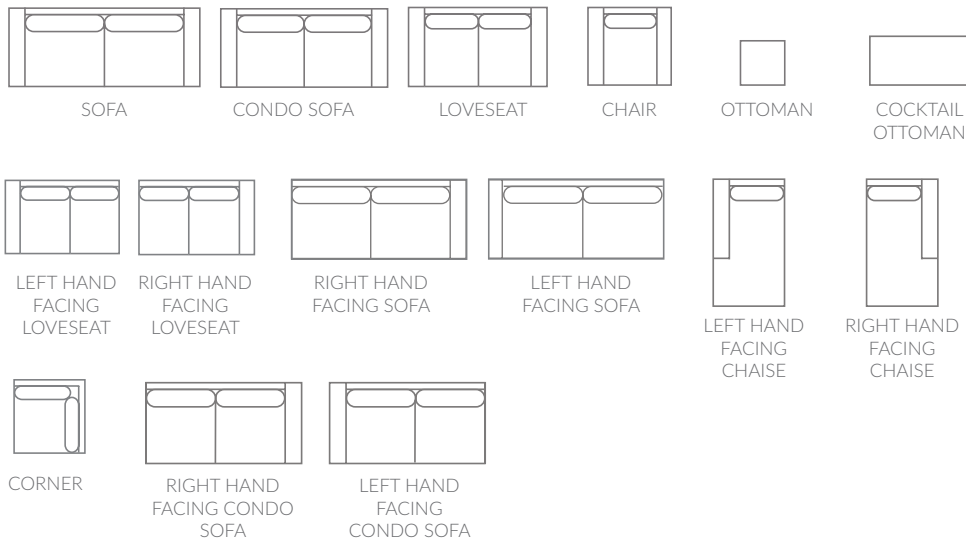

## Lyra

A sleek modern sofa with Italian slope arms, and slim metal legs. Contemporary and chic. Eco-friendly construction. Certified sustainable, kiln-dried wood frame. Feather blend wrapped MicroGel soy-based polyfoam. Sinuous spring system. Benchmade in Canada. Available in fabric or leather.  
Leg Color option: Black, Gold, Brushed Chrome

## Full Collection

As an inherent quality of a hand-crafted product, all dimensions are approximate

item	sku	dimensions					
sofa	1031-38	L97"	D38"	H34"	AH25"	SH18"	SD25"
condo sofa	1031-37	L80"	D38"	H34"	AH25"	SH18"	SD25"
loveseat	1031-35	L69"	D38"	H34"	AH25"	SH18"	SD25"
chair	1031-20	L41"	D38"	H34"	AH25"	SH18"	SD25"
cocktail ottoman	1031-16	L35"	D25"	H18"			
ottoman	1031-14	L26"	D22"	H18"			
rhf chaise	1031-28	L40"	D60"	H34"	AH25"	SH18"	SD45"

item	sku	dimensions					
lhf chaise	1031-29	L40"	D60"	H34"	AH25"	SH18"	SD45"
lhf condo sofa	1031-31	L75"	D38"	H34"	AH25"	SH18"	SD25"
rhf condo sofa	1031-32	L75"	D38"	H34"	AH25"	SH18"	SD25"
rhf loveseat	1031-54	L64"	D38"	H34"	AH25"	SH18"	SD25"
lhf loveseat	1031-55	L64"	D38"	H34"	AH25"	SH18"	SD25"
corner	1031-56	L38"	D38"	H34"		SH18"	SD25"
rhf sofa	1031-64	L92"	D38"	H34"	AH25"	SH18"	SD25"
lhf sofa	1031-65	L92"	D38"	H34"	AH25"	SH18"	SD25"