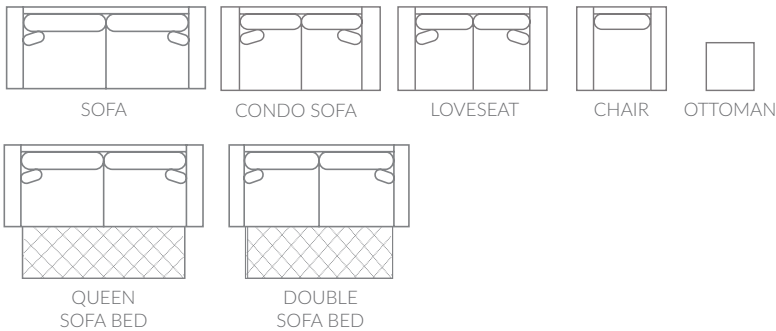

Kacey

Skislope arms and a semi-attached back coexist in perfect harmony. Eco-friendly construction. Certified sustainable, kiln-dried wood frame. Soy-based polyfoam with fibre wrap. Sinuous wire spring system. Benchmade in Canada.

Full Collection

As an inherent quality of a hand-crafted product, all dimensions are approximate

item	sku	dimensions					
sofa	1701-38	L78"	D36"	H34"	AH22"	SH19"	SD21"
condo sofa	1701-37	L70"	D36"	H34"	AH22"	SH19"	SD21"
loveseat	1701-35	L55"	D36"	H34"	AH22"	SH19"	SD21"
chair	1701-20	L32"	D36"	H34"	AH22"	SH19"	SD21"
ottoman	1701-14	L26"	D22"	H18"			
double sofa bed	1701-80	L70"	D36"	H34"	AH22"	SH19"	SD21"
queen sofa bed	1701-88	L78"	D36"	H34"	AH22"	SH19"	SD21"