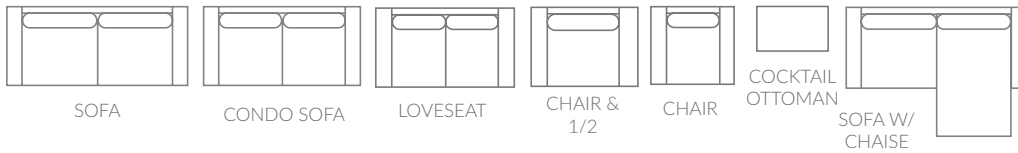

Kiera

Slim arms and chrome legs elevate the simplicity of this style. Clean, classic, comfortable. 2-over-2 version of Kent. Eco-friendly construction. Certified sustainable, kiln-dried wood frame. MicroGel soy-based polyfoam with fibre wrap. Sinuous wire spring system. Benchmade in Canada. Available in fabric or leather. Leg color options: black, gold and Brushed chrome.

Full Collection

As an inherent quality of a hand-crafted product, all dimensions are approximate

item	sku	dimensions					
sofa	UR85-38	L86"	D35"	H33"	AH26"	SH19"	SD23"
condo sofa	UR85-37	L79"	D35"	H33"	AH26"	SH19"	SD23"
loveseat	UR85-35	L60"	D35"	H33"	AH26"	SH19"	SD23"
chair & 1/2	UR85-26	L44"	D35"	H33"	AH26"	SH19"	SD23"
chair	UR85-20	L34"	D35"	H33"	AH26"	SH19"	SD23"
ottoman	UR85-16	L43"	D23"	H18"			
sofa chaise	UR85-48	L86"	D59"	H33"	AH26"	SH19"	SD47"