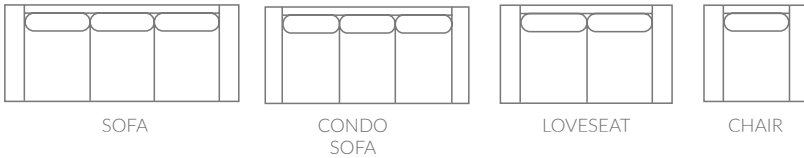

Eclipse

Sophisticated retro styling with exquisite detail. This frame has built in cascading legs and button-tufting. Eco-friendly construction. Certified sustainable, kiln-dried wood frame. MicroGel soy-based polyfoam with fibre wrap. Sinuous wire spring system. Benchmade in Canada. Available in fabric or leather.

Full Collection

SOFA

CONDO
SOFA

LOVESEAT

CHAIR

As an inherent quality of a hand-crafted product, all dimensions are approximate

item	sku	dimensions					
sofa	UR82-38	L86"	D34"	H32"	AH27"	SH18"	SD23"
condo sofa	UR82-37	L78"	D34"	H32"	AH27"	SH18"	SD23"
loveseat	UR82-35	L60"	D34"	H32"	AH27"	SH18"	SD23"
chair	UR82-20	L34"	D34"	H32"	AH27"	SH18"	SD23"