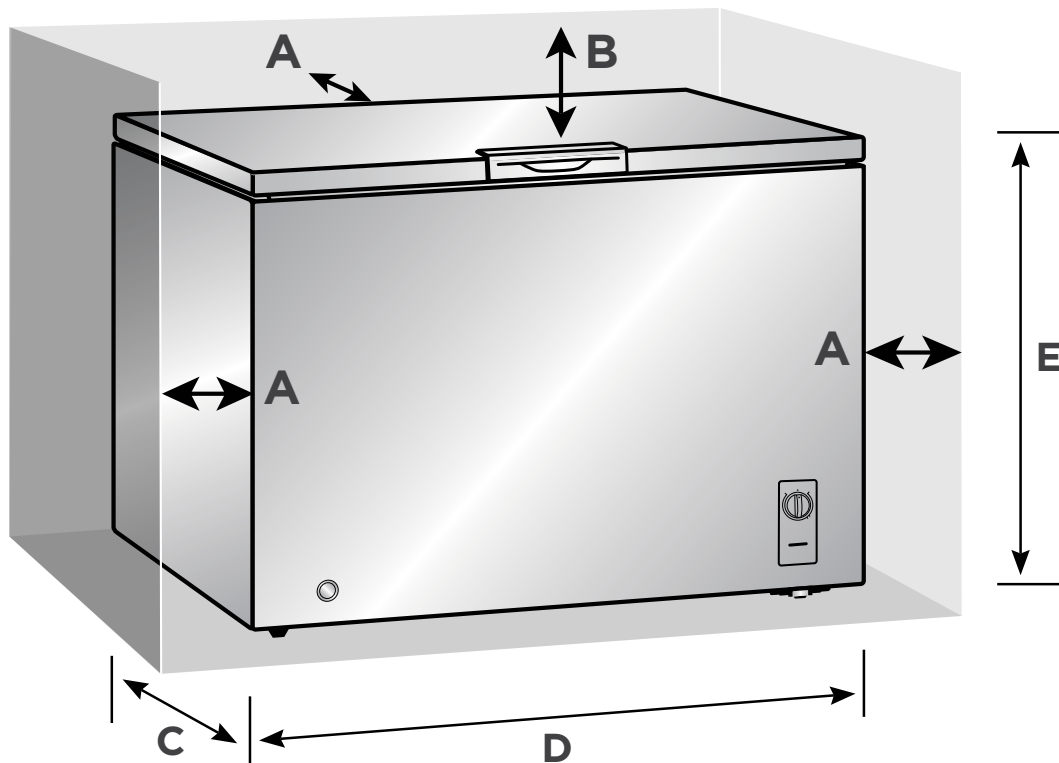

Multi-Angle Hinge Design

Allows the lid to stay open between 45 and 75 degrees for easy packing and unpacking. You don't need to hold the lid up with your hands allowing you to pack and unpack faster.

5.0 Cu. Ft. Chest Freezer
Model MRC05M4AWW, MRC050S0AWW

7.0 Cu. Ft. Chest Freezer
Model MRC07M4AWW, MRC070S0AWW

10.2 Cu. Ft. Chest Freezer
Model WHS-384C1

SPECIFICATIONS

Models		MRC05M4AWW MRC050S0AWW	MRC07M4AWW MRC070S0AWW	WHS-384C1
Total Capacity	cu. ft.	5.0	7.0	10.2
Approximate Frozen Food Storage Capacity	lbs	175	245	357
FEATURES				
Control Type		Mechanical	Mechanical	Mechanical
Defrost Drain		Yes	Yes	Yes
Defrost Type		Manual	Manual	Manual
Bulk Storage Basket		1, Wire	1, Wire	1, Wire
EXTERIOR APPEARANCE & INSTALLATION				
Handle Type		Recessed	Recessed	Recessed
Leveling Legs		Yes	Yes	Yes
PERFORMANCE DATA				
Energy Consumption	kwh/yr	218	250	238
Electrical Requirements		115V/60Hz	115V/60Hz	115V/60Hz
Temperature	Min	°F/°C	-13 / -25	-13 / -25
	Max	°F/°C	-0.4 / -18	-0.4 / -18
Dimensions (W*D*H)	in	24-11/16 x 21-3/16 x 33-1/2	32 x 21-1/8 x 33-1/2	43-7/8 x 26-3/8 x 33-1/2
	cm	62.8 x 53.6 x 85.1	81.3 x 53.6 x 85.1	111.5 x 67.1 x 85.1
Net Weight	lbs	61.67	70.48	70.48
	kg	27.97	31.97	31.97

Model/Capacity	A (Between sides and back of cabinet and walls)		B (Above the freezer)		C (Depth)		D (Width)		E (Height)	
	in	cm	in	cm	in	cm	in	cm	in	cm
MRC05*** / 5.0 Cu. Ft.	7-7/8	20	27-1/2	70	21-1/8	53.6	24-3/4	62.8	33-1/2	85.1
MRC07*** / 7.0 Cu. Ft.	7-7/8	20	27-1/2	70	21-1/8	53.6	32	81.3	33-1/2	85.1
WHS-384C1 / 10.2 Cu. Ft.	7-7/8	20	27-1/2	70	26-3/8	67.1	43-7/8	111.5	33-1/2	85.1