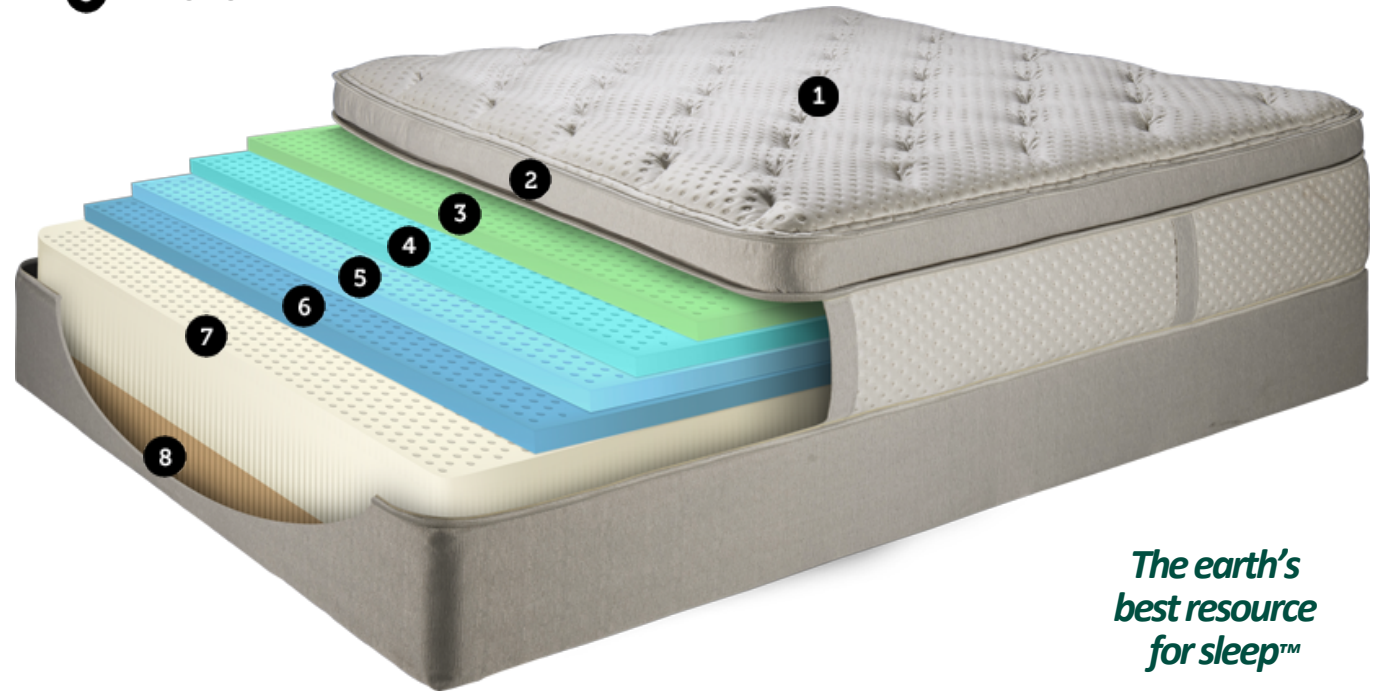

naturally cool

natural & renewable

antimicrobial & hypoallergenic

most supportive pressure relief

THAT JUST RIGHT FEELING

ULTRA PREMIUM TALALAY LATEX

VICTORIA - EUROTOP SUPER-PLUSH

- 1 LUXURIOUS, **COOL TO THE TOUCH** COVER
- 2 HIGH DENSITY QUILTING FOAM LAYERS
- 3 1" PHASE CHANGE TALALAY LATEX
- 4 1" PLUSH TALALAY LATEX
- 5 1" LUXURY FIRM TALALAY LATEX
- 6 1" LUXURY FIRM TALALAY LATEX
- 7 6" TALALAY LATEX CORE
- 8 HIGH DENSITY SUPPORT FOAM

The earth's best resource for sleep™

F I R M N E S S H E I G H T C L I M A T E
SOFT ●————— FIRM 15 INCHES COOL ●————— WARM