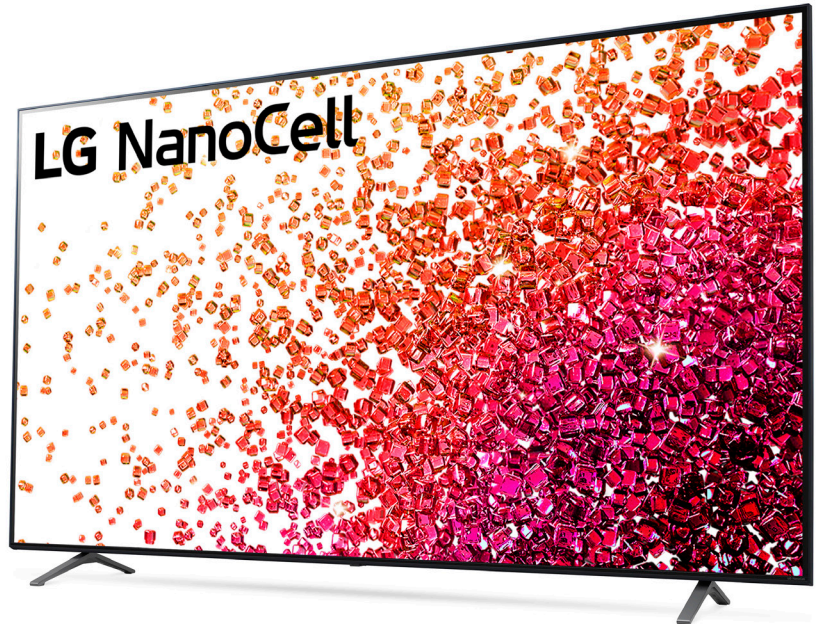

86NANO75UPA

LG NanoCell TV Nano75

86"

* Class size: See below for details.

- **Real 4K NanoCell Display:**
- **α7 Gen 4 AI Processor 4K w/ AI Picture + AI Sound**
- **Home Cinema Experience:**
Filmmaker Mode, Netflix, Prime Video, Apple TV+, Disney+, LG Channels
- **Ultimate Gameplay:**
Game Optimizer, ALLM, eARC, HGiG

DESCRIPTION

Larger than life picture.

Movies, sports and gaming just got better with a big-time display that gives you a front row seat. Color your world with a lifelike picture, enriched with a billion rich colors*. It's an experience furthered by connected home features and an advanced processor.