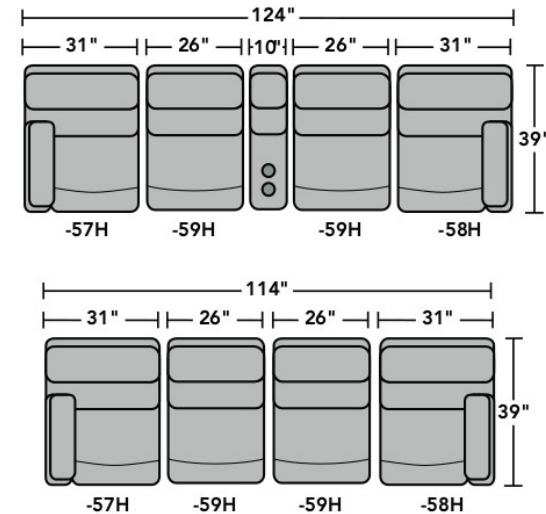

**PRODUCT DIMENSIONS**

	OVERALL			SEAT			Arm Height	Open Wall Depth	Wall Clearance
	Height	Width	Depth	Height	Width	Depth			
<b>Straight Console</b> -72	42"	10"	39"	24"	9"	3"			
<b>Armless Power Recliner with Power Headrest</b> -59H	42"	26"	39"	20"	26"	21"	67"	5"	
<b>RAF Power Recliner with Power Headrest</b> -58H	42"	31"	39"	20"	24"	21"	24"	68"	5"
<b>LAF Power Recliner with Power Headrest</b> -57H	42"	31"	39"	20"	24"	21"	24"	68"	5"
<b>Armless Chair</b> -19	42"	27"	39"	20"	27"	21"			
<b>Full Wedge</b> -23	42"	64"	39"	20"	41"	21"			

### Components

LAF = Left-Arm-Facing  
RAF = Right-Arm-Facing

3904-23  
Full Wedge

3904-19  
Armless Chair

3904-57  
LAF Recliner  
3904-57M  
LAF Power Recliner  
3904-57H  
LAF Power Recliner  
with Power Headrest

3904-58  
RAF Recliner  
3904-58M  
RAF Power Recliner  
3904-58H  
RAF Power Recliner  
with Power Headrest

3904-59  
Armless Recliner  
3904-59M  
Armless Power Recliner  
3904-59H  
Armless Power Recliner  
with Power Headrest

### Sample Configurations

Scale 1/4" = 1'

Dimensions are in inches and are subject to variance.  
© Flexsteel Industries, Inc. 10/18 | Rev. 12/20  
FLX-CP-FR-CC-3904

FLEXSTEEL®