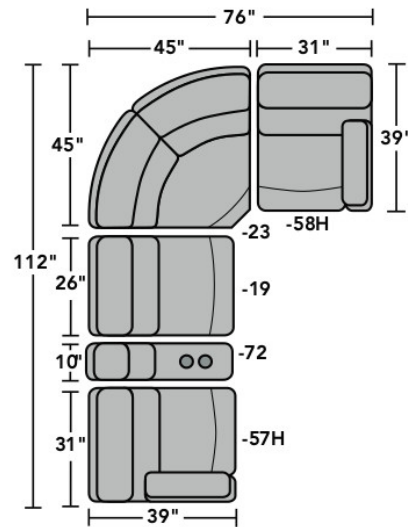

**PRODUCT DIMENSIONS**

	OVERALL			SEAT			Arm Height	Open Wall Depth	Wall Clearance
	Height	Width	Depth	Height	Width	Depth			
<b>Straight Console</b> -72	42"	10"	39"	24"	9"	3"			
<b>Armless Power Recliner with Power Headrest</b> -59H	42"	26"	39"	20"	26"	21"	67"	5"	
<b>RAF Power Recliner with Power Headrest</b> -58H	42"	31"	39"	20"	24"	21"	24"	68"	5"
<b>LAF Power Recliner with Power Headrest</b> -57H	42"	31"	39"	20"	24"	21"	24"	68"	5"
<b>Armless Chair</b> -19	42"	27"	39"	20"	27"	21"			
<b>Full Wedge</b> -23	42"	64"	39"	20"	41"	21"			

### Components

LAF = Left-Arm-Facing  
RAF = Right-Arm-Facing

3904-23  
Full Wedge

3904-19  
Armless Chair

3904-57  
LAF Recliner  
3904-57M  
LAF Power Recliner  
3904-57H  
LAF Power Recliner  
with Power Headrest

3904-58  
RAF Recliner  
3904-58M  
RAF Power Recliner  
3904-58H  
RAF Power Recliner  
with Power Headrest

3904-59  
Armless Recliner  
3904-59M  
Armless Power Recliner  
3904-59H  
Armless Power Recliner  
with Power Headrest

### Sample Configurations

Scale 1/4" = 1'

Dimensions are in inches and are subject to variance.  
© Flexsteel Industries, Inc. 10/18 | Rev. 12/20  
FLX-CP-FR-CC-3904

FLEXSTEEL®