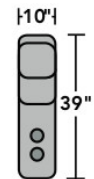

**PRODUCT DIMENSIONS**

	OVERALL			SEAT			Arm Height	Open Wall Depth	Wall Clearance
	Height	Width	Depth	Height	Width	Depth			
<b>Straight Console</b> -72	42"	10"	39"	24"	9"	3"			
<b>Armless Power Recliner with Power Headrest</b> -59H	42"	26"	39"	20"	26"	21"	67"	5"	
<b>RAF Power Recliner with Power Headrest</b> -58H	42"	31"	39"	20"	24"	21"	24"	68"	5"
<b>LAF Power Recliner with Power Headrest</b> -57H	42"	31"	39"	20"	24"	21"	24"	68"	5"
<b>Armless Chair</b> -19	42"	27"	39"	20"	27"	21"			
<b>Full Wedge</b> -23	42"	64"	39"	20"	41"	21"			

### Components

LAF = Left-Arm-Facing  
RAF = Right-Arm-Facing

3904-23  
Full Wedge

3904-19  
Armless Chair

3904-57  
LAF Recliner  
3904-57M  
LAF Power Recliner  
3904-57H  
LAF Power Recliner  
with Power Headrest

3904-58  
RAF Recliner  
3904-58M  
RAF Power Recliner  
3904-58H  
RAF Power Recliner  
with Power Headrest

3904-59  
Armless Recliner  
3904-59M  
Armless Power Recliner  
3904-59H  
Armless Power Recliner  
with Power Headrest

### Sample Configurations

Scale 1/4" = 1'

Dimensions are in inches and are subject to variance.  
© Flexsteel Industries, Inc. 10/18 | Rev. 12/20  
FLX-CP-FR-CC-3904

FLEXSTEEL®