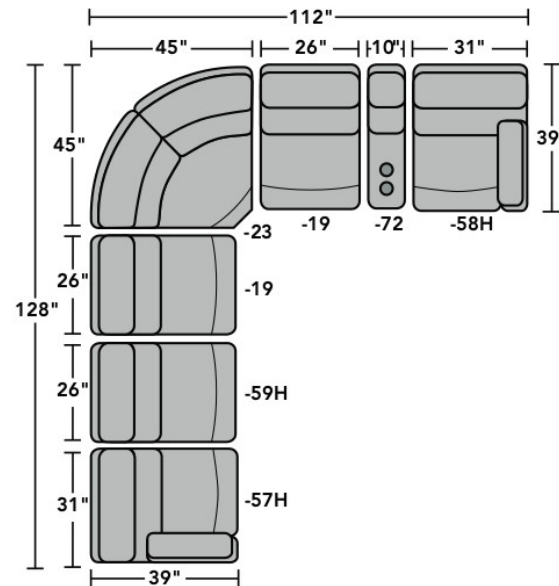

**PRODUCT DIMENSIONS**

	OVERALL			SEAT			Arm Height	Open Wall Depth	Wall Clearance
	Height	Width	Depth	Height	Width	Depth			
<b>Straight Console</b> -72	42"	10"	39"	24"	9"	3"			
<b>Armless Power Recliner with Power Headrest</b> -59H	42"	26"	39"	20"	26"	21"	67"	5"	
<b>RAF Power Recliner with Power Headrest</b> -58H	42"	31"	39"	20"	24"	21"	24"	68"	5"
<b>LAF Power Recliner with Power Headrest</b> -57H	42"	31"	39"	20"	24"	21"	24"	68"	5"
<b>Armless Chair</b> -19	42"	27"	39"	20"	27"	21"			
<b>Full Wedge</b> -23	42"	64"	39"	20"	41"	21"			

### Components

LAF = Left-Arm-Facing  
RAF = Right-Arm-Facing

3904-23  
Full Wedge

3904-19  
Armless Chair

3904-57  
LAF Recliner  
3904-57M  
LAF Power Recliner  
3904-57H  
LAF Power Recliner  
with Power Headrest

3904-58  
RAF Recliner  
3904-58M  
RAF Power Recliner  
3904-58H  
RAF Power Recliner  
with Power Headrest

3904-59  
Armless Recliner  
3904-59M  
Armless Power Recliner  
3904-59H  
Armless Power Recliner  
with Power Headrest

### Sample Configurations

Scale 1/4" = 1'

Dimensions are in inches and are subject to variance.  
© Flexsteel Industries, Inc. 10/18 | Rev. 12/20  
FLX-CP-FR-CC-3904

FLEXSTEEL®