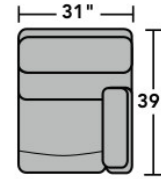

### Components

LAF = Left-Arm-Facing  
RAF = Right-Arm-Facing

3904-23  
Full Wedge

3904-19  
Armless Chair

3904-57  
LAF Recliner  
3904-57M  
LAF Power Recliner  
3904-57H  
LAF Power Recliner  
with Power Headrest

3904-58  
RAF Recliner  
3904-58M  
RAF Power Recliner  
3904-58H  
RAF Power Recliner  
with Power Headrest

3904-59  
Armless Recliner  
3904-59M  
Armless Power Recliner  
3904-59H  
Armless Power Recliner  
with Power Headrest

### Sample Configurations

Scale 1/4" = 1'

Dimensions are in inches and are subject to variance.  
© Flexsteel Industries, Inc. 10/18 | Rev. 12/20  
FLX-CP-FR-CC-3904

FLEXSTEEL®