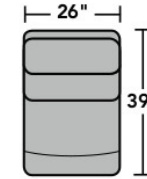

### Components

LAF = Left-Arm-Facing  
RAF = Right-Arm-Facing

3904-23  
Full Wedge

3904-19  
Armless Chair

3904-57  
LAF Recliner  
3904-57M  
LAF Power Recliner  
3904-57H  
LAF Power Recliner  
with Power Headrest

3904-58  
RAF Recliner  
3904-58M  
RAF Power Recliner  
3904-58H  
RAF Power Recliner  
with Power Headrest

3904-59  
Armless Recliner  
3904-59M  
Armless Power Recliner  
3904-59H  
Armless Power Recliner  
with Power Headrest

### Sample Configurations

Scale 1/4" = 1'

Dimensions are in inches and are subject to variance.  
© Flexsteel Industries, Inc. 10/18 | Rev. 12/20  
FLX-CP-FR-CC-3904

FLEXSTEEL®