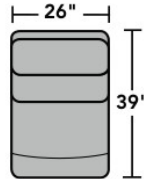

**PRODUCT DIMENSIONS**

	OVERALL			SEAT			Arm Height	Open Wall Depth	Wall Clearance
	Height	Width	Depth	Height	Width	Depth			
<b>Straight Console</b> -72	42"	10"	39"	24"	9"	3"			
<b>Armless Power Recliner with Power Headrest</b> -59H	42"	26"	39"	20"	26"	21"	67"	5"	
<b>RAF Power Recliner with Power Headrest</b> -58H	42"	31"	39"	20"	24"	21"	24"	68"	5"
<b>LAF Power Recliner with Power Headrest</b> -57H	42"	31"	39"	20"	24"	21"	24"	68"	5"
<b>Armless Chair</b> -19	42"	27"	39"	20"	27"	21"			
<b>Full Wedge</b> -23	42"	64"	39"	20"	41"	21"			

# 3904 Rio Sectional | Components & Configurations

### Components

LAF = Left-Arm-Facing  
RAF = Right-Arm-Facing

3904-23  
Full Wedge

3904-19  
Armless Chair

3904-57  
LAF Recliner  
3904-57M  
LAF Power Recliner  
3904-57H  
LAF Power Recliner  
with Power Headrest

### Sample Configurations

Scale 1/4" = 1'

Dimensions are in inches and are subject to variance.  
© Flexsteel Industries, Inc. 10/18 | Rev. 12/20  
FLX-CP-FR-CC-3904

FLEXSTEEL®