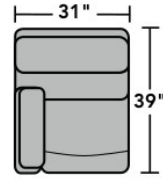

**PRODUCT DIMENSIONS**

	OVERALL			SEAT			Arm Height	Open Wall Depth	Wall Clearance
	Height	Width	Depth	Height	Width	Depth			
<b>Straight Console</b> -72	42"	10"	39"	24"	9"	3"			
<b>Armless Power Recliner with Power Headrest</b> -59H	42"	26"	39"	20"	26"	21"	67"	5"	
<b>RAF Power Recliner with Power Headrest</b> -58H	42"	31"	39"	20"	24"	21"	24"	68"	5"
<b>LAF Power Recliner with Power Headrest</b> -57H	42"	31"	39"	20"	24"	21"	24"	68"	5"
<b>Armless Chair</b> -19	42"	27"	39"	20"	27"	21"			
<b>Full Wedge</b> -23	42"	64"	39"	20"	41"	21"			

### Components

LAF = Left-Arm-Facing  
RAF = Right-Arm-Facing

3904-23  
Full Wedge

3904-19  
Armless Chair

3904-57  
LAF Recliner  
3904-57M  
LAF Power Recliner  
3904-57H  
LAF Power Recliner  
with Power Headrest

3904-58  
RAF Recliner  
3904-58M  
RAF Power Recliner  
3904-58H  
RAF Power Recliner  
with Power Headrest

3904-59  
Armless Recliner  
3904-59M  
Armless Power Recliner  
3904-59H  
Armless Power Recliner  
with Power Headrest

### Sample Configurations

Scale 1/4" = 1'

Dimensions are in inches and are subject to variance.  
© Flexsteel Industries, Inc. 10/18 | Rev. 12/20  
FLX-CP-FR-CC-3904

FLEXSTEEL®