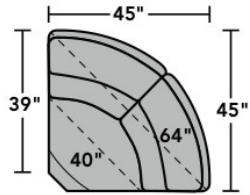

3904 Rio Sectional | Components & Configurations

Reclining Sofas & Sectionals

Components

LAF = Left-Arm-Facing
RAF = Right-Arm-Facing

3904-23
Full Wedge