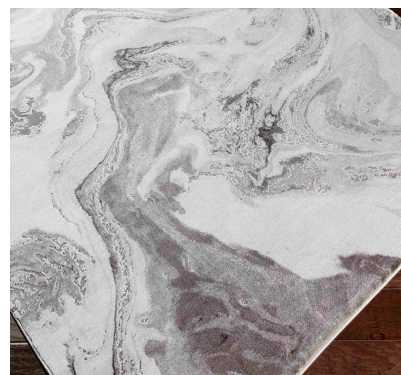

Tibetan TBT-2317

CORNER DETAIL

DETAILS

80% Polypropylene, 20%

Polyester

Machine Woven

Medium Pile

Thickness: 0.51"

Made in Turkey

SIZES AVAILABLE

2' x 2'11"

5'3" x 7'7"

6'7" x 9'6"

7'10" x 10'2"

9' x 12'4"

2'7" x 7'7"

18" Sample