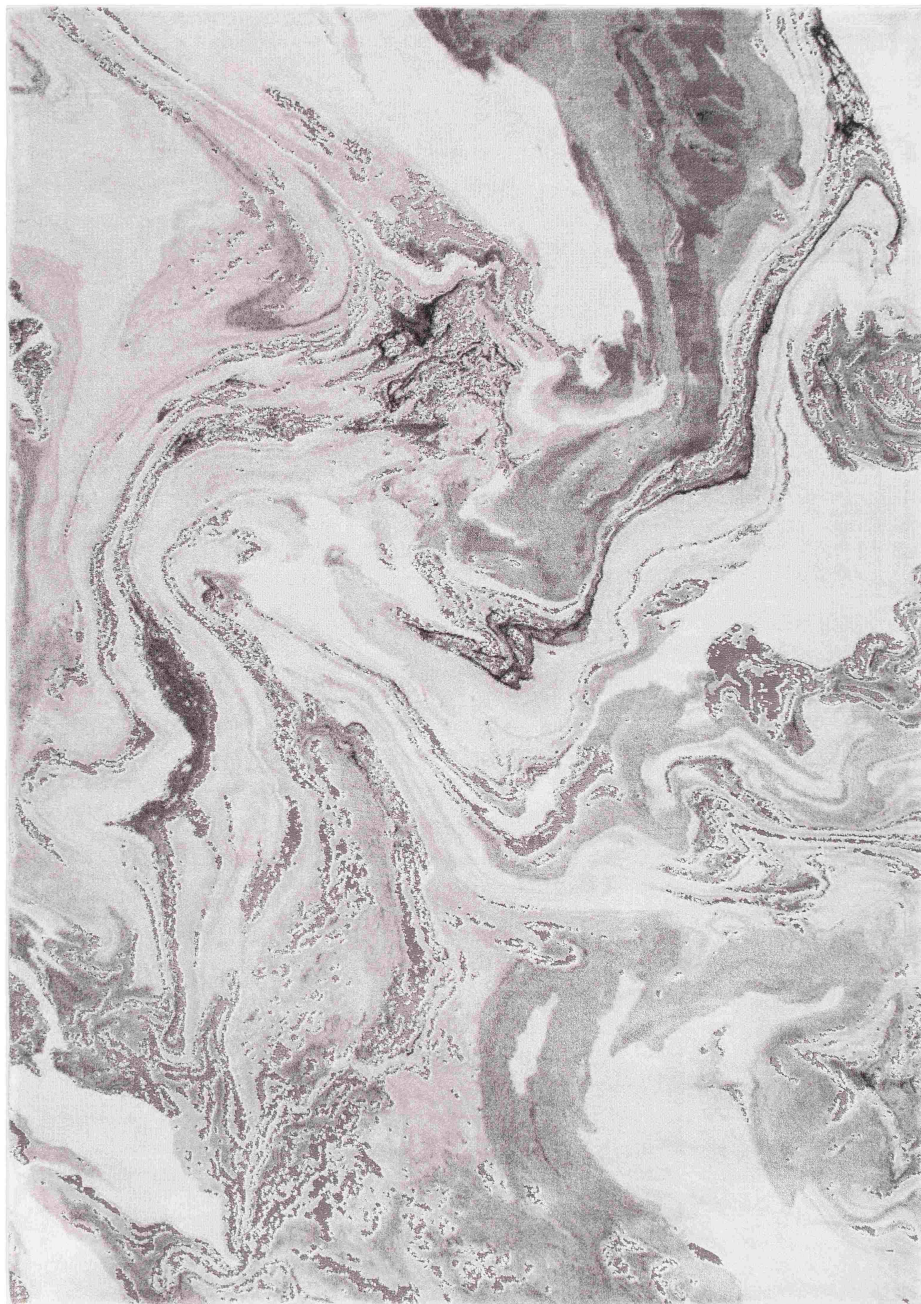

Tibetan TBT-2317

CORNER DETAIL

DETAILS

80% Polypropylene, 20%

Polyester

Machine Woven

Medium Pile

Thickness: 0.51"

Made in Turkey

SIZES AVAILABLE

2' x 2'11"

5'3" x 7'7"

6'7" x 9'6"

7'10" x 10'2"

9' x 12'4"

2'7" x 7'7"

18" Sample