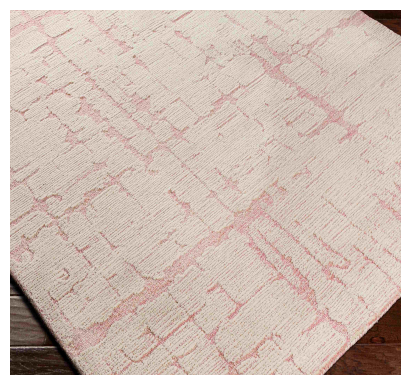

Louvre LOU-2308

CORNER DETAIL

DETAILS

100% Wool
Hand Tufted
Medium Pile
Thickness: 0.51"
Made in India

SIZES AVAILABLE

2' x 3'
5' x 7'6"
8' x 10'
8'10" x 12'
18" Sample
Custom Sizes Available