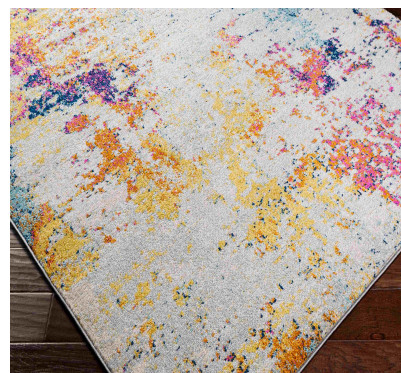

Chester CHE-2341

CORNER DETAIL

DETAILS

100% Polypropylene
Machine Woven
Low Pile
Thickness: 0.24"
Made in Turkey

SIZES AVAILABLE

5'3" x 7'3"
6'7" x 9'
7'10" x 10'3"