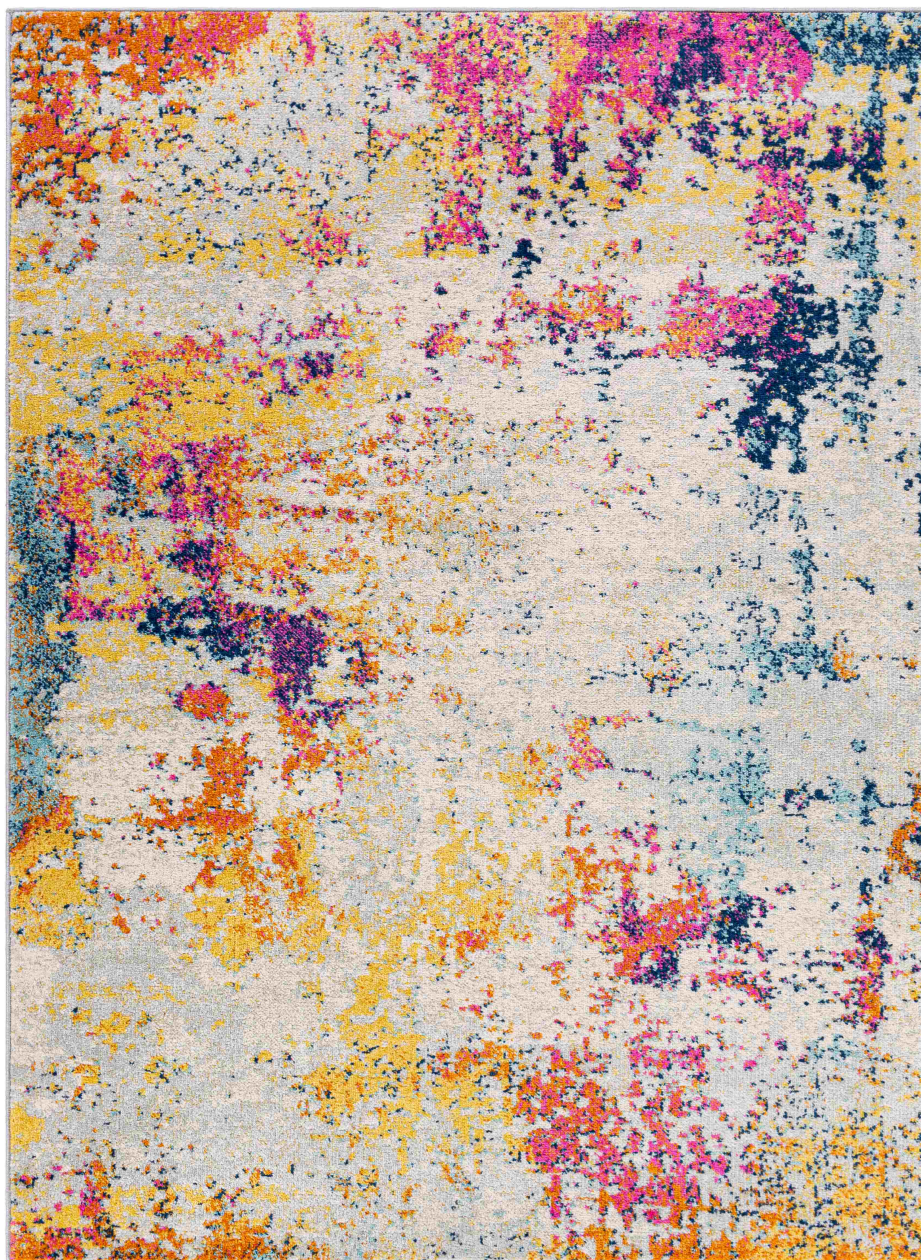

Chester CHE-2341

CORNER DETAIL

DETAILS

100% Polypropylene
Machine Woven
Low Pile
Thickness: 0.24"
Made in Turkey

SIZES AVAILABLE

5'3" x 7'3"
6'7" x 9'
7'10" x 10'3"