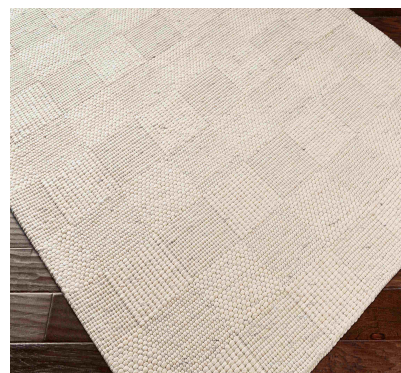

Colorado CDO-2310

CORNER DETAIL

DETAILS

100% Wool
Hand Woven
No Pile
Thickness: 0.4"
Made in India

SIZES AVAILABLE

2' x 3'
5' x 7'6"
8' x 10'
8'10" x 12'
2'6" x 8'
18" Sample
Custom Sizes Available