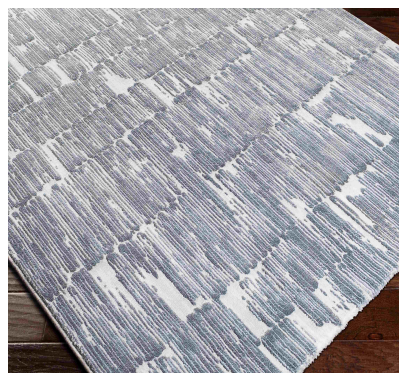

# Avshar AVH-2302

**CORNER DETAIL**

## DETAILS

70% Polyester,30%

Polypropylene

Machine Woven

High Pile

Thickness: 0.55"

Made in Belgium

## SIZES AVAILABLE

2' x 3'

5'3" x 7'7"

7'10" x 10'

9' x 12'10"

18" Sample