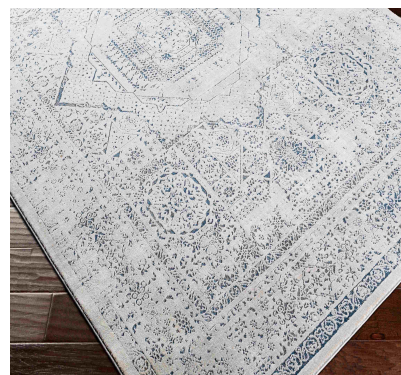

## Aisha AIS-2318

### CORNER DETAIL

#### DETAILS

100% Polyester  
Machine Woven  
Medium Pile  
Thickness: 0.39"  
Made in Turkey

#### SIZES AVAILABLE

2' x 3'                      7'10" Round  
27" x 5'                    18" Sample  
5'3" x 7'3"  
6'7" x 9'6"  
7'10" x 10'3"  
9' x 12'3"  
10' x 14'  
12' x 15'  
2'7" x 7'7"