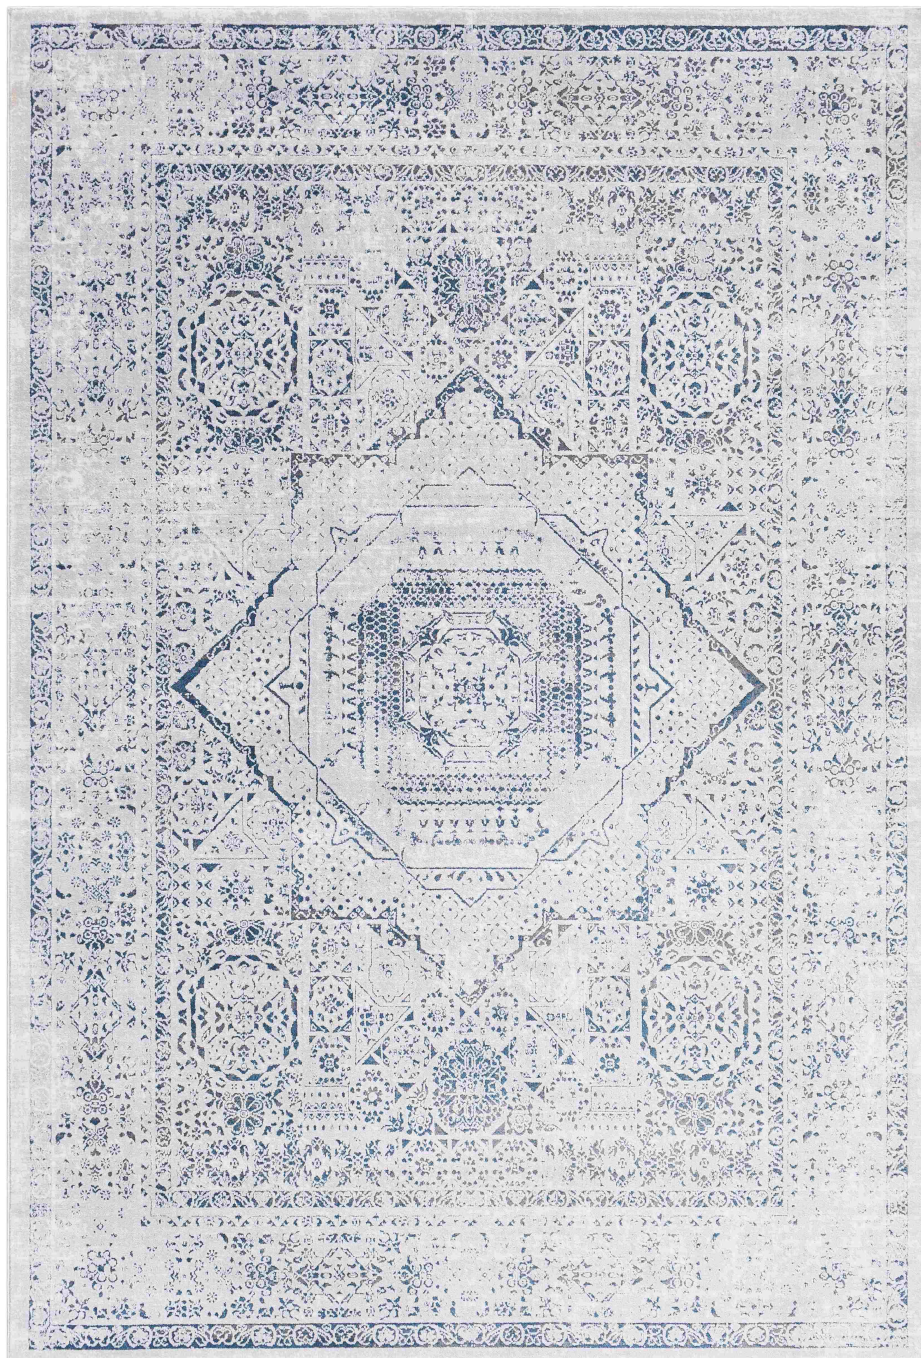

## Aisha AIS-2318

### CORNER DETAIL

#### DETAILS

100% Polyester  
Machine Woven  
Medium Pile  
Thickness: 0.39"  
Made in Turkey

#### SIZES AVAILABLE

2' x 3'                      7'10" Round  
27" x 5'                    18" Sample  
5'3" x 7'3"  
6'7" x 9'6"  
7'10" x 10'3"  
9' x 12'3"  
10' x 14'  
12' x 15'  
2'7" x 7'7"