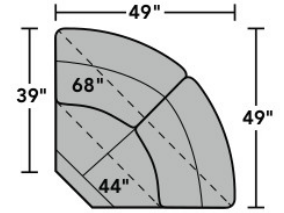

1891-23
Full Wedge