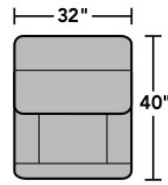

1891-59PH
Armless Power Recliner
with Power Headrest