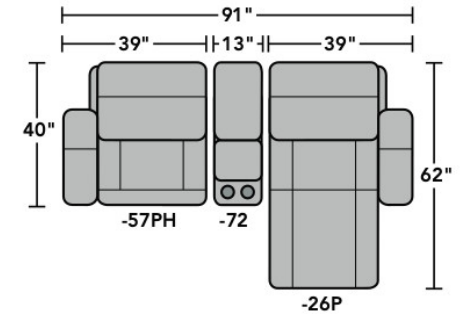

Sample Configurations