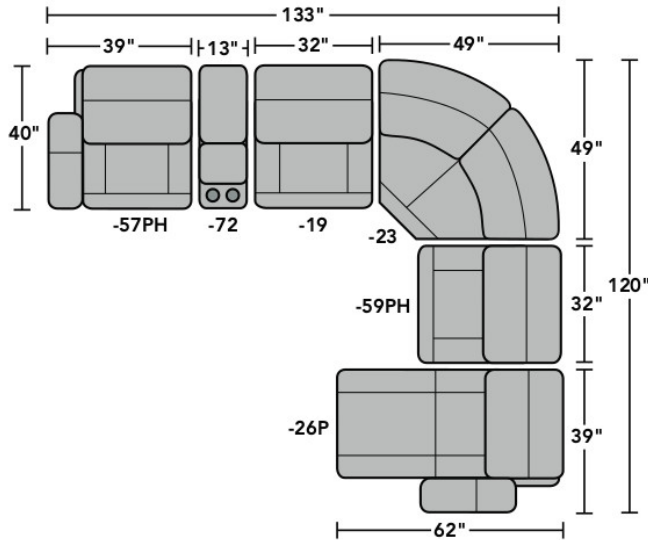

Sample Configurations