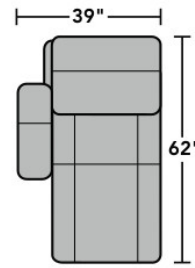

1891-25P
LAF Power Reclining
Chaise