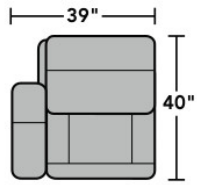

Monet Power Sectional 1891 leather

Components & Configurations

Components

LAF = Left-Arm-Facing
RAF = Right-Arm-Facing

1891-57PH
LAF Power Recliner
with Power Headrest