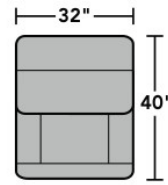

1891-19
Armless Chair