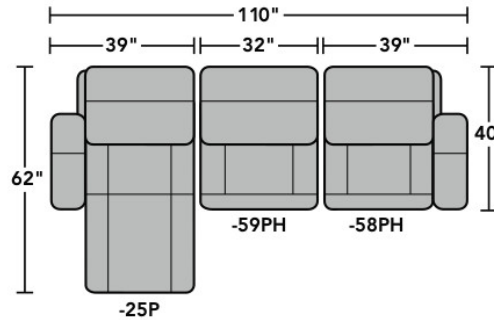

Sample Configurations