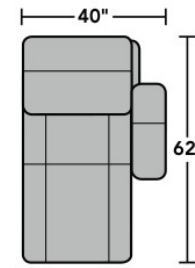

1891-26P
LAF Power Reclining
Chaise