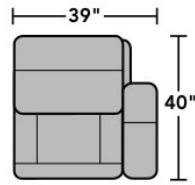

1891-58PH
RAF Power Recliner
with Power Headrest