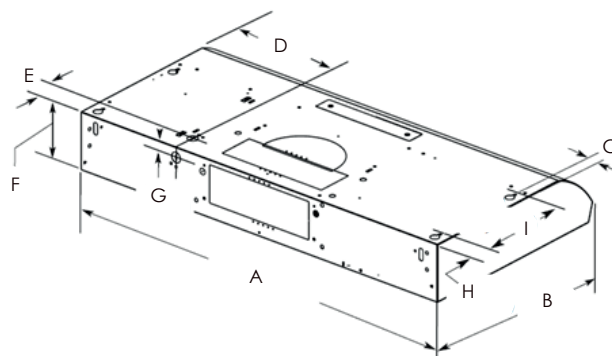

Fusaro has a slender 5" height and soft curves, designed to modernize and perfectly fit kitchens where space is premium. A 2-speed, 190 CFM internal blower provides sufficient ventilating power for most kitchens. Color coordinated rocker switches control blower speeds and 75 Watt incandescent lightning. The anodized aluminum mesh grease filter is dishwasher safe and simple to remove and re-install. Fusaro is designed for standard ducted installation ONLY.

	EFS130SS
A	29 15/16"
B	18 5/8"
C	1"
D	9 9/16"
E	2"
F	4 15/16"
G	1"
H	1 1/2"
I	9"

SPECIFICATIONS

	30" Unit
Model:	EFS130SS
Dimensions:	30" x 18 ¾" x 5"
Blower Type(internal):	190 CFM
Blower Performance:	
Speed 1	110 CFM
Speed 2	190 CFM
Noise (sones):	Min: 2.4, Max: 5.6
Working Speed	
Finish:	Stainless Steel
Controls:	Color matched/coordinated Rocker Switches
Illumination:	1.75 w Incandescent lamp, 1 intensity
Filter Type:	Dishwasher safe, Aluminum mesh grease filter
Metal Mesh Filters:	1
Duct Transition:	10" x 3 ¼" (Top or Rear), 7" round (sold separatley)
Installation Type:	Duct out only
Electrical:	120 V - 60 Hz, 445 Watt at 3.6 Amps
KITS:	
Duct transition 7" round:	KIT02722
Back Drafft Damper 7" round:	KIT02723
No return valve (10" x 3¼" rectangular):	KIT02724
CONSUMABLE PARTS:	
Light Bulb (1):	1-75 W max 120V incandescent light bulb
WARRANTY:	2 YEARS PARTS AND LABOR, EARN A 3RD YEAR OF FULL FACTORY WARRANTY REGISTERING YOUR PRODUCT ON ELICA.COM