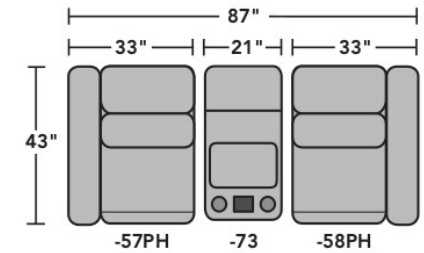

Astra Power Sectional 1309 leather

Components & Configurations

Components

LAF = Left-Arm-Facing
RAF = Right-Arm-Facing

1309-57PH
LAF Power Recliner
with Power Headrest

1309-58PH
RAF Power Recliner
with Power Headrest

1309-19PH
Armless Chair with
Power Headrest

1309-59PH
Armless Power Recliner
with Power Headrest

1309-72
Straight Console

1309-73
Straight Console
with Speakers

Sample Configurations

Scale 1/4"=1'