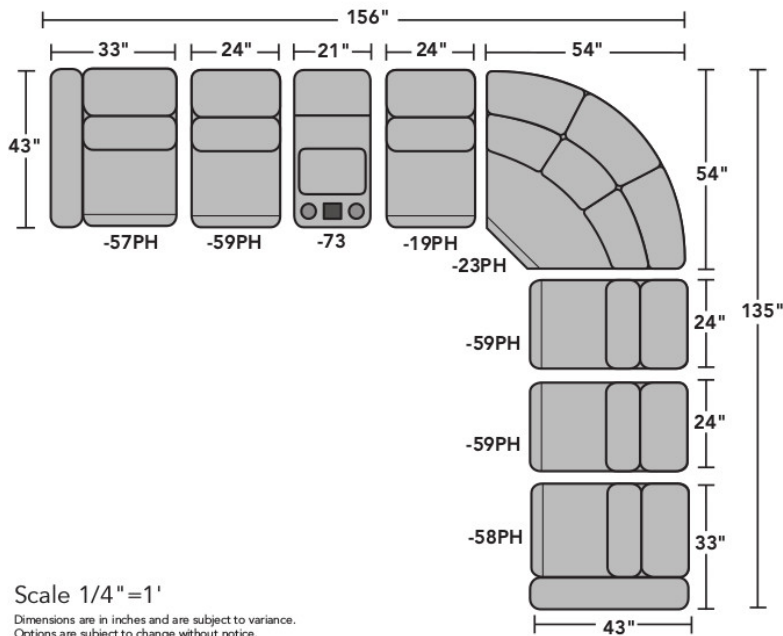

Astra Power Sectional 1309 leather

Components & Configurations

Components

LAF = Left-Arm-Facing
RAF = Right-Arm-Facing

1309-57PH
LAF Power Recliner
with Power Headrest

1309-58PH
RAF Power Recliner
with Power Headrest

1309-19PH
Armless Chair with
Power Headrest

1309-59PH
Armless Power Recliner
with Power Headrest

1309-72
Straight Console

1309-73
Straight Console
with Speakers

Sample Configurations

Scale 1/4"=1'