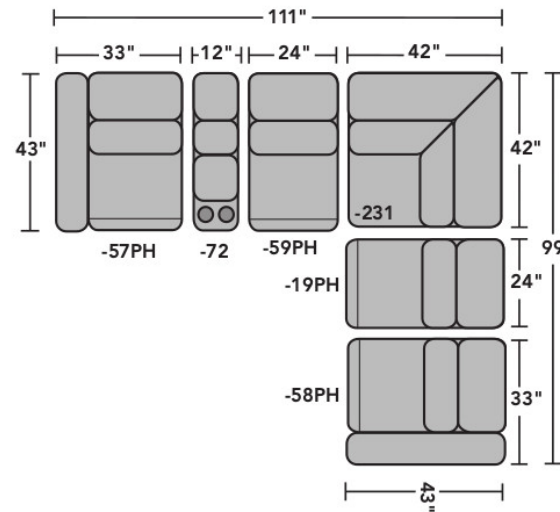

Astra Power Sectional 1309 leather

Components & Configurations

Components

LAF = Left-Arm-Facing
RAF = Right-Arm-Facing

1309-57PH
LAF Power Recliner
with Power Headrest

1309-58PH
RAF Power Recliner
with Power Headrest

1309-19PH
Armless Chair with
Power Headrest

1309-59PH
Armless Power Recliner
with Power Headrest

1309-72
Straight Console

1309-73
Straight Console
with Speakers

Sample Configurations

Scale 1/4"=1'