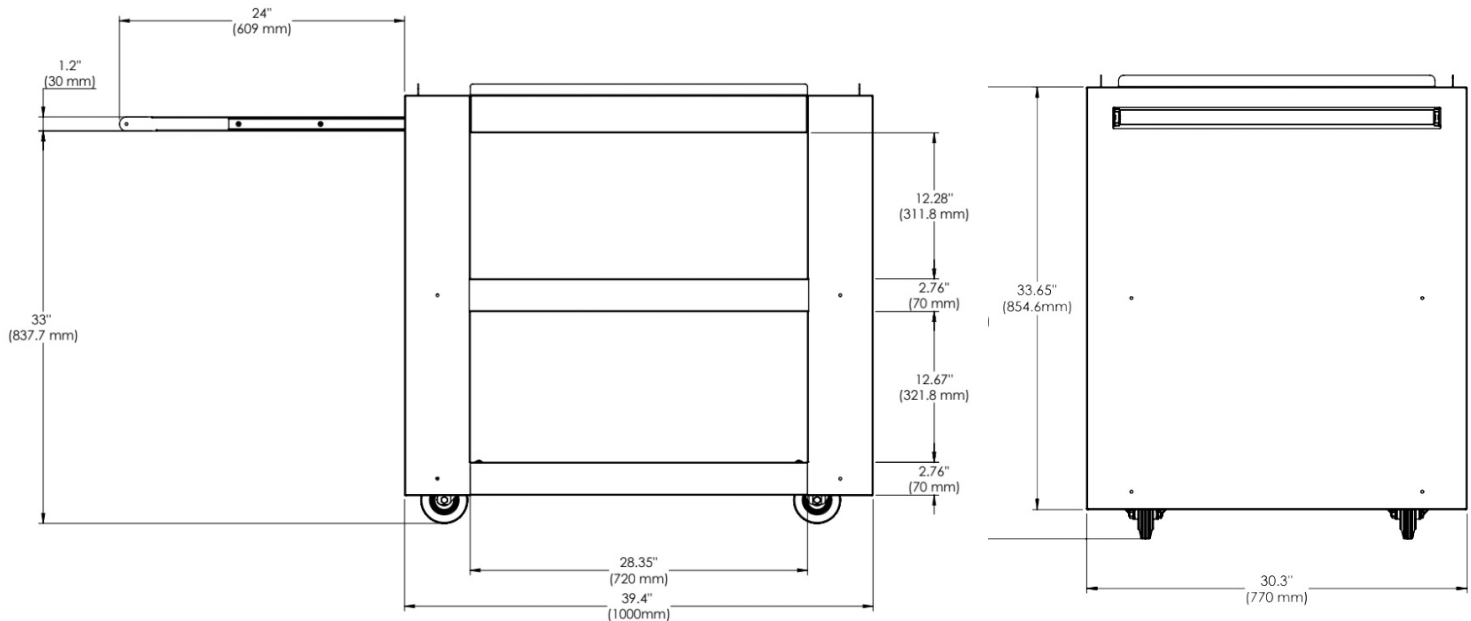

XOPIZZACART1

WOOD-FIRED PIZZA OVEN CART

PRO-GRADE LUXURY WOOD-FIRED PIZZA OVEN CART

FEATURES

SPECIFICATIONS

FINISH

Carbona (Charcoal)

FEATURES

- 24" slide out stainless steel prep shelf
- Sturdy construction - minimal assembly required
- Two convenient center shelves
- Durable weather-resistant powder coating
- Heavy duty casters
- Designed and manufactured in Italy

DIMENSIONS

H 79 1/4"

W 63 3/8"

D 34 1/4"

WEIGHT

215 LBS

OPTIONS

Glass Door:

MODEL: XOPIZZA4GD

3 Piece Tool Set:

MODEL: XOPIZZATOOL3

XOPIZZA4 + Cart Cover:

MODEL: XOGCOVER40PF

xoappliance.com | 800.966.8300

XO is exclusively distributed by
EASTERN MARKETING CORP.
24 Eisenhower Parkway
Roseland, NJ 07068