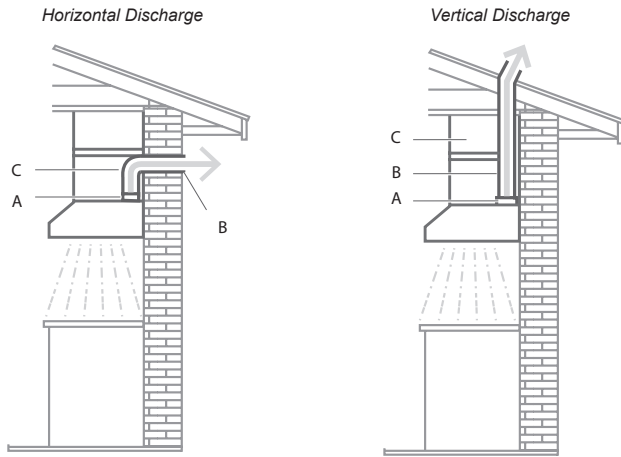

NK24T4000US

SAMSUNG

24" Under Cabinet Range Hood

Venting Methods

- A. $3\frac{1}{4}$ " x 10" (8.3 cm x 25.4 cm) rectangular vent or 7" (17.8 cm) round vent
B. Wall cap with damper (not included)
C. 90° elbow
- A. $3\frac{1}{4}$ " x 10" (8.3 cm x 25.4 cm) rectangular vent or 7" (17.8 cm) round vent
B. Cabinet
C. Roof cap with damper (not included)