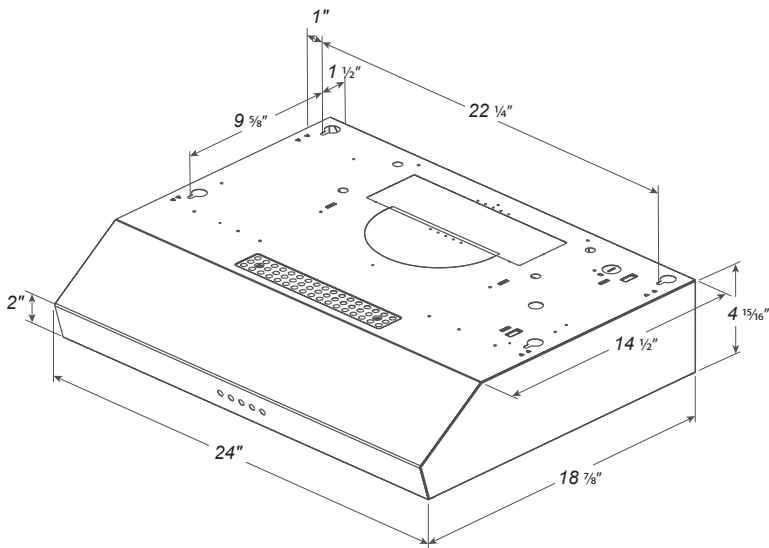

NK24T4000US

SAMSUNG

24" Under Cabinet Range Hood

Venting Methods

- A. $3\frac{1}{4}$ " x 10" (8.3 cm x 25.4 cm) rectangular vent or 7" (17.8 cm) round vent
B. Wall cap with damper (not included)
C. 90° elbow
- A. $3\frac{1}{4}$ " x 10" (8.3 cm x 25.4 cm) rectangular vent or 7" (17.8 cm) round vent
B. Cabinet
C. Roof cap with damper (not included)

Dimensions and Clearance

Total Power

110W

Power Source

120V / 60 Hz / 15A

Range Hood

- 24" Stainless Steel Under-Cabinet Hood
- Vent Fan: 250 CFM
- Front-Centered Push Buttons
- 3 Ventilation Speeds
- 59 dBA (8.5 Sonnes) Noise Level
- Removable Filter
- LED Lighting

Warranty

One (1) Year All Parts and Labor

Product Dimensions & Weight (WxHxD)

Outside (Max) Hood Dimensions:

24" x 4¹⁵/₁₆" x 18⁷/₈"

Weight: 15.88 lbs

Shipping Dimensions & Weight (WxHxD)

Dimensions:

24¹⁵/₁₆" x 6¹/₂" x 20¹/₂"

Weight: 17.64 lbs

Color

Stainless Steel

Model

NK24T4000US

UPC Code

887276525297